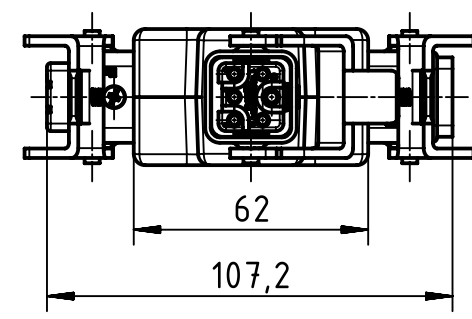

1 2 3 4 5 6

A

B

wiring diagram

C

D

	All rights reserved		Created by FINKEV		Inspected by RIEPE		Standardisation TIEMANNA		Date 2019-05-22		State Final Release	
	Department EL PD		Title Han-Power T Q5/0 comp. assembled		Type TB		Number 09 12 008 4753		Doc-Key / ECM-Nr. 100173148/UGD/006/D 500000151437		Rev. D Page 1/1	
HARTING Electric GmbH & Co. KG D-32339 Espelkamp			All Dimensions in mm Original Size DIN A4			Scale 1:2		Free size tol.		Ref. Sub.		