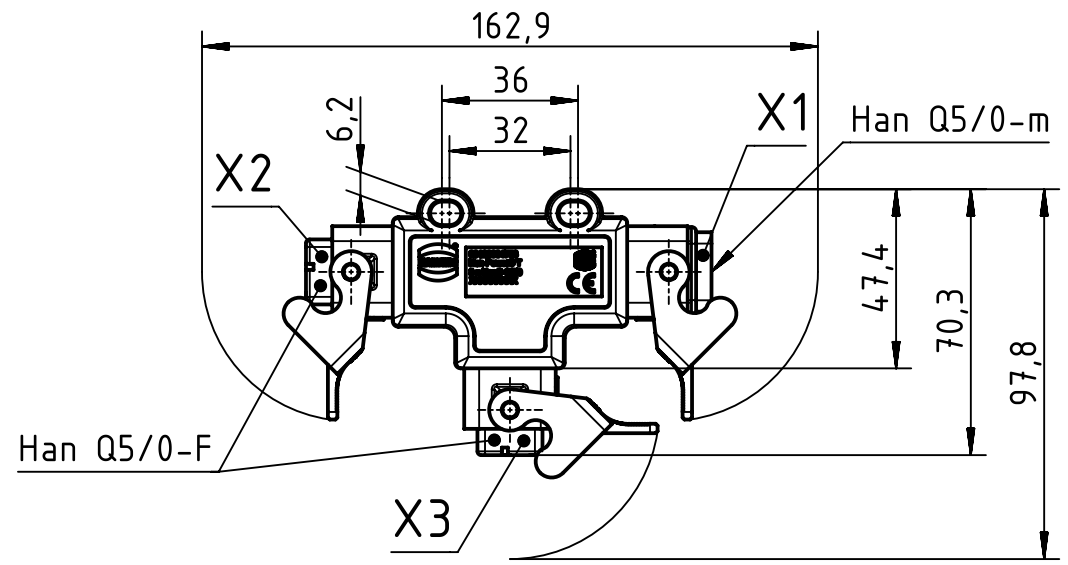

1 2 3 4 5 6

A

B

wiring diagram

C

D

	All rights reserved		Created by FINKEV		Inspected by RIEPE		Standardisation TIEMANNA		Date 2019-05-22		State Final Release	
	Department EL PD		Title Han-Power T Q5/0 comp. assembled		Type TB		Number 09 12 008 4753		Doc-Key / ECM-Nr. 100173148/UGD/006/D 500000151437		Rev. D Page 1/1	
HARTING Electric GmbH & Co. KG D-32339 Espelkamp			All Dimensions in mm Original Size DIN A4			Scale 1:2		Free size tol.		Ref. Sub.		