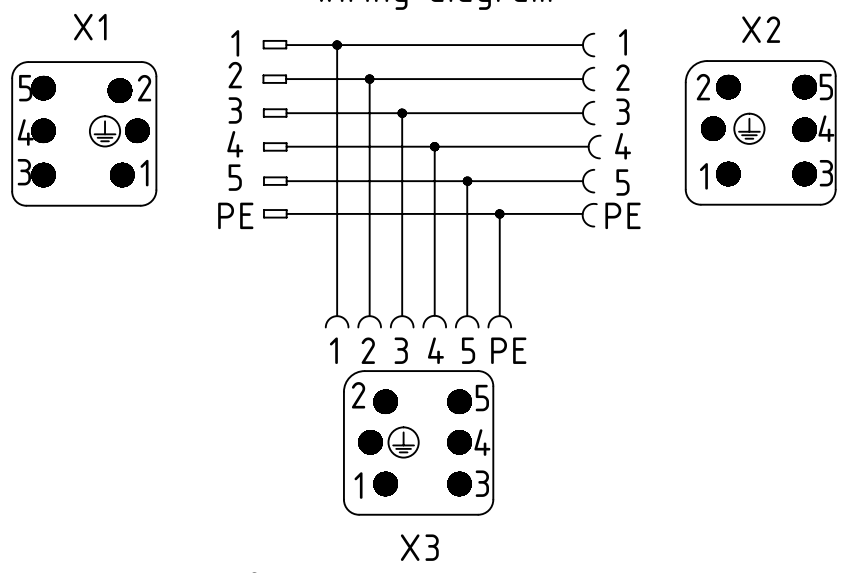

1 2 3 4 5 6

A

B

wiring diagram

C

D

	All rights reserved		Created by FINKEV		Inspected by RIEPE		Standardisation TIEMANNA		Date 2019-05-22		State Final Release	
	Department EL PD		Title Han-Power T Q5/0 comp. assembled		Type TB		Number 09 12 008 4753		Doc-Key / ECM-Nr. 100173148/UGD/006/D 500000151437		Rev. D Page 1/1	
HARTING Electric GmbH & Co. KG D-32339 Espelkamp			All Dimensions in mm Original Size DIN A4			Scale 1:2		Free size tol.		Ref. Sub.		