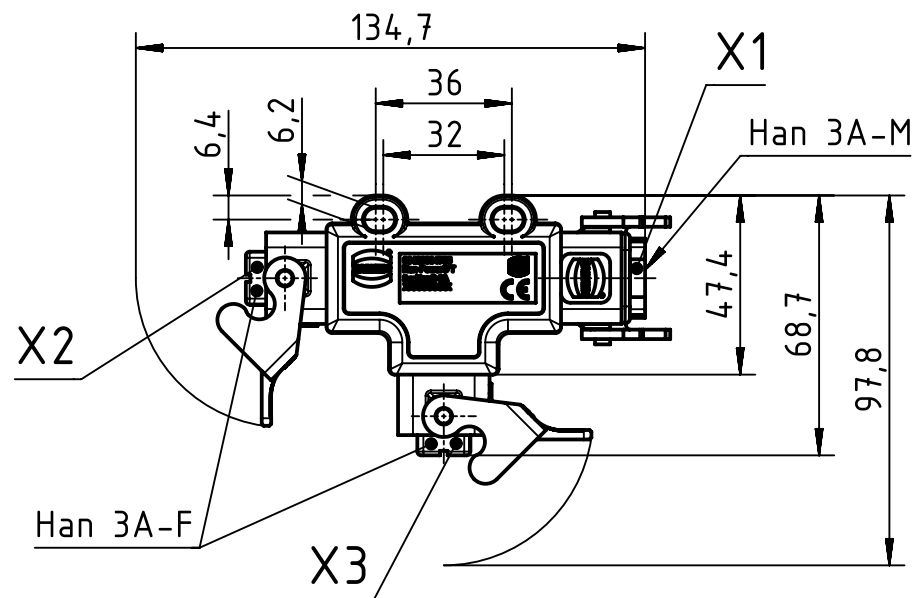

wiring diagram

| | | | | | | |
|---|---|---|----------------------|---------------------------------|----------------------------|--|
|  | All rights reserved Department EL PD | All Dimensions in mm Original Size DIN A4 | | Scale 1:2 | Free size tol. | Ref. Sub. |
| | | HARTING Electric GmbH & Co. KG D-32339 Espelkamp | Created by SPRENB | Inspected by BERGHORN | Standardisation RUETERA | Date 2019-07-24 |
| Title Han-Power T 3A | | | | | | Doc-Key / ECM-Nr. 100233369/UGD/004/F 500000155519 |
| Type TB | | | | Number 09 12 008 4755 | | Rev. F |
| | | | | | | Page 1/1 |