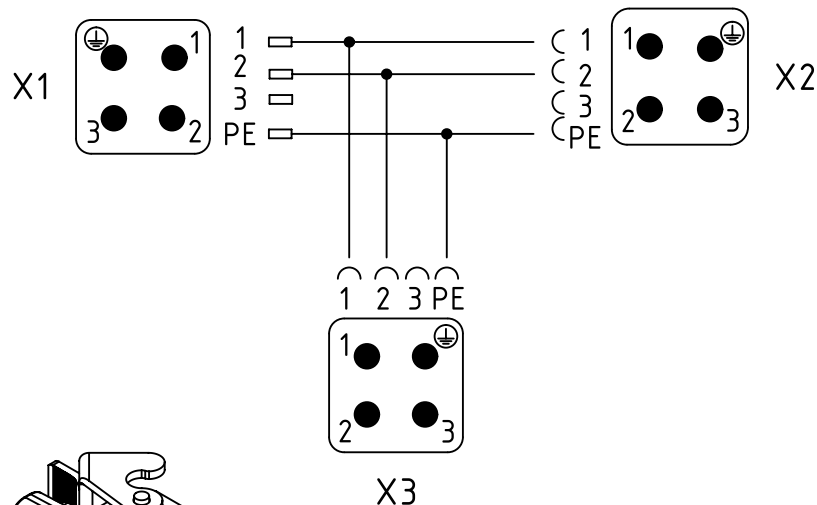

wiring diagram

| | | | | | | |
|---|---|---|----------------------|---------------------------------|----------------------------|--|
|  | All rights reserved Department EL PD | All Dimensions in mm Original Size DIN A4 | | Scale 1:2 | Free size tol. | Ref. Sub. |
| | | HARTING Electric GmbH & Co. KG D-32339 Espelkamp | Created by SPRENB | Inspected by BERGHORN | Standardisation RUETERA | Date 2019-07-24 |
| Title Han-Power T 3A | | | | | | Doc-Key / ECM-Nr. 100233369/UGD/004/F 500000155519 |
| Type TB | | | | Number 09 12 008 4755 | | Rev. F |
| | | | | | | Page 1/1 |