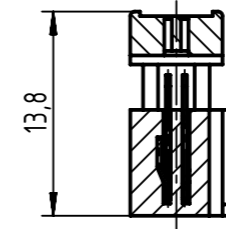

pre-assembled

A-A

assembled

B-B

flat cable
AWG 26/7 - 28/7
(is not scope of delivery)

09 18 524 7803 001	3	black
09 18 524 6803 001	2	
09 18 524 5803 001	S4	grey
09 18 524 7803	3	
09 18 524 6803	2	grey
09 18 524 5803	S4	
part number	performance level	color

further information see: DS 09182100600

	All Dimensions in mm Original Size DIN A3	Scale 2:1	Free size tol.		Ref.
	All rights reserved Department EL PD	Created by STORCK	Inspected by LEHNERT	Standardisation HOFFMANN	Date 2019-02-07
HARTING Electronics GmbH D-32339 Espelkamp		Title SEK 18 female open end cover 24-pole			State Final Release
		Type TB	Number 0918524X803		Doc-Key / ECM-Nr. 100700527/UGD/000/A 500000143324
					Rev. A
					Page 1/1