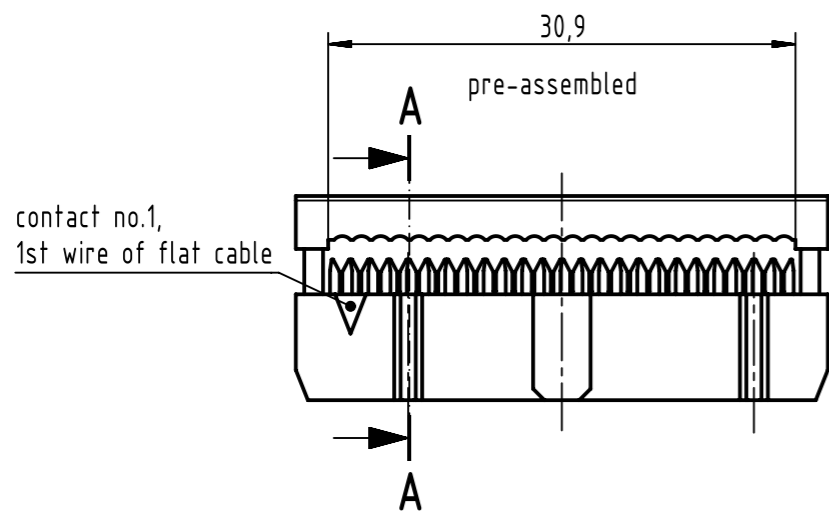

pre-assembled

A-A

assembled

B-B

flat cable
AWG 26/7 - 28/7
(is not scope of delivery)

09 18 524 7803 001	3	black
09 18 524 6803 001	2	
09 18 524 5803 001	S4	grey
09 18 524 7803	3	
09 18 524 6803	2	grey
09 18 524 5803	S4	
part number	performance level	color

further information see: DS 09182100600

	All Dimensions in mm Original Size DIN A3	Scale 2:1	Free size tol.		Ref.
	All rights reserved Department EL PD	Created by STORCK	Inspected by LEHNERT	Standardisation HOFFMANN	Date 2019-02-07
HARTING Electronics GmbH D-32339 Espelkamp		Title SEK 18 female open end cover 24-pole			State Final Release
		Type TB	Number 0918524X803		Doc-Key / ECM-Nr. 100700527/UGD/000/A 500000143324
					Rev. A
					Page 1/1