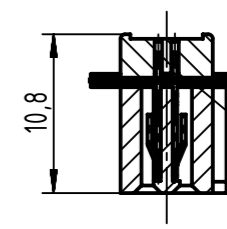

pre-assembled

A-A

assembled

B-B

flat cable
AWG 26/7 - 28/7
(is not scope of delivery)

09 18 524 7803 001	3	black
09 18 524 6803 001	2	
09 18 524 5803 001	S4	grey
09 18 524 7803	3	
09 18 524 6803	2	grey
09 18 524 5803	S4	
part number	performance level	color

further information see: DS 09182100600

	All Dimensions in mm Original Size DIN A3	Scale 2:1	Free size tol.		Ref.
	All rights reserved Department EL PD	Created by STORCK	Inspected by LEHNERT	Standardisation HOFFMANN	Date 2019-02-07
HARTING Electronics GmbH D-32339 Espelkamp		Title SEK 18 female open end cover 24-pole			State Final Release
		Type TB	Number 0918524X803		Doc-Key / ECM-Nr. 100700527/UGD/000/A 500000143324
					Rev. A
					Page 1/1