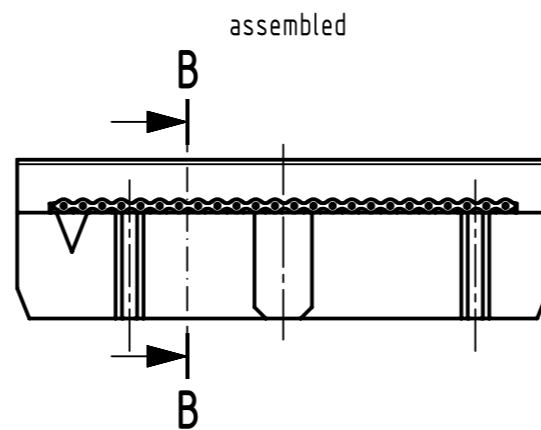

pre-assembled

A-A

assembled

B-B

flat cable
AWG 26/7 - 28/7
(is not scope of delivery)

09 18 524 7803 001	3	black
09 18 524 6803 001	2	
09 18 524 5803 001	S4	grey
09 18 524 7803	3	
09 18 524 6803	2	grey
09 18 524 5803	S4	
part number	performance level	color

further information see: DS 09182100600

	All Dimensions in mm Original Size DIN A3	Scale 2:1	Free size tol.		Ref.
	All rights reserved Department EL PD	Created by STORCK	Inspected by LEHNERT	Standardisation HOFFMANN	Date 2019-02-07
HARTING Electronics GmbH D-32339 Espelkamp		Title SEK 18 female open end cover 24-pole			State Final Release
		Type TB	Number 0918524X803		Doc-Key / ECM-Nr. 100700527/UGD/000/A 500000143324
					Rev. A
					Page 1/1