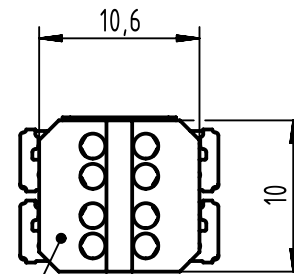

← Wire inserting direction

plastic black

preLink® Terminal can go through $\varnothing 13\text{mm}$ holes.

for wire gauge AWG 22-24

2082000005XL	100
2082000005	10
Part-no.	Quantity

	All rights reserved Department EL PD	All Dimensions in mm Original Size DIN A4			Scale 2:1	Free size tol.		Ref. Sub.	
		HARTING Electronics GmbH D-32339 Espelkamp	Created by POPESCUD	Inspected by PRIESTER	Standardisation HOFFMANN	Date 2018-09-10	State Final Release		Doc-Key / ECM-Nr. 100661693/UGD/000/C 500000139807
		Title preLink Terminal mod AWG22/24 black 1-10							
		Type TB	Number 2082000005			Rev. C		Page 1/1	