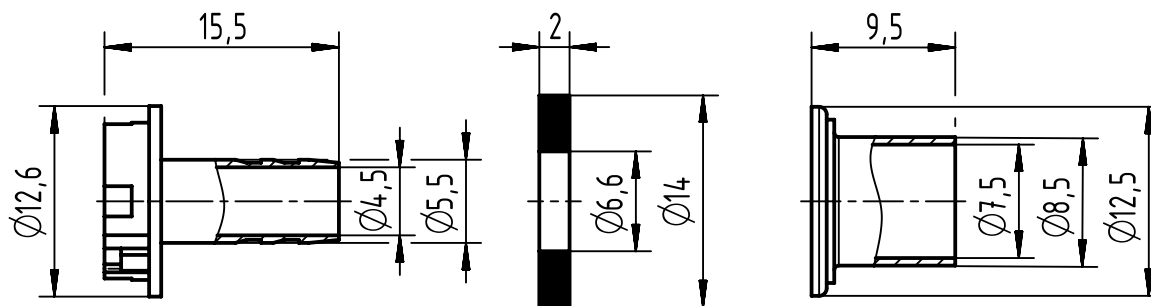

1 2 3 4 5 6

A

B

C

D

Cable description	Cable diameter	P/N Crimping insert	P/N Crimping tool	P/N Mounting tool
BETATRANS GWK C-FLEX R 600/1000V 4x0.75mm ² Leoni: 223388	6mm	0999 000 0649	0999 000 0647	0999 000 0639

	All Dimensions in mm Original Size DIN A4		Scale 2:1	Free size tol.		Ref.	
	All rights reserved Department EC PD - RO		Created by DRAGHICI	Inspected by STOICA	Standardisation HOFFMANN	Date 2018-03-20	State Final Release
HARTING Electronics GmbH D-32339 Espelkamp		Title Crimpflange set				Doc-Key / ECM-Nr. 100761408/UGD/000/A 500000117660	
		Type TB	Number 21010100018			Rev. A	Page 1/1