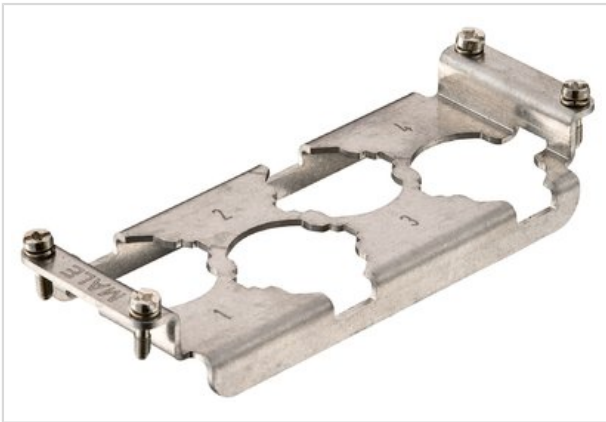

Frame 4xHC250-F

Part number	09 11 000 9926
Specification	Frame 4xHC250-F
HARTING eCatalogue	https://b2b.harting.com/09110009926

Identification

Category	Accessories
Series of hoods/housings	Han [®] HPR
Type of accessory	Frame
Description of the accessory	for female inserts 4x Han [®] HC Modular 250

Version

Size	24 B
------	------

Technical characteristics

Tightening torque	0.5 Nm Fixing screws M3
-------------------	-------------------------

Material properties

Material (accessories)	Metal
RoHS	compliant
ELV status	compliant
China RoHS	e
REACH Annex XVII substances	No
REACH ANNEX XIV substances	No
REACH SVHC substances	No

Commercial data

Packaging size	1
Net weight	56.8 g

Pushing Performance

Commercial data

Country of origin	Germany
European customs tariff number	85389099
eCl@ss	27440210 Fixing element for industrial connectors