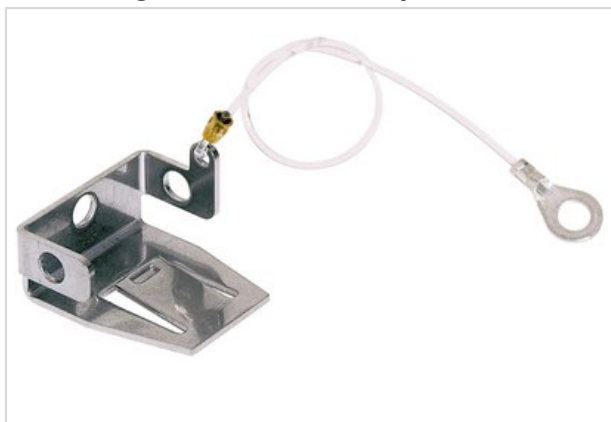

Locking element easy lock double lever

Part number	09 30 000 9986
Specification	Locking element easy lock double lever
HARTING eCatalogue	https://b2b.harting.com/09300009986

Identification

Category	Accessories
Type of accessory	Locking element
Description of the accessory	With cord for Han [®] 10/16/24 B housings bulkhead mounting with Han-Easy Lock [®] double levers

Material properties

Material (accessories)	Metal
RoHS	compliant
ELV status	compliant
China RoHS	e
REACH Annex XVII substances	No
REACH ANNEX XIV substances	No
REACH SVHC substances	No

Commercial data

Packaging size	10
Net weight	21 g
Country of origin	Germany
European customs tariff number	85389099
eCl@ss	27440392 Connector (accessories)