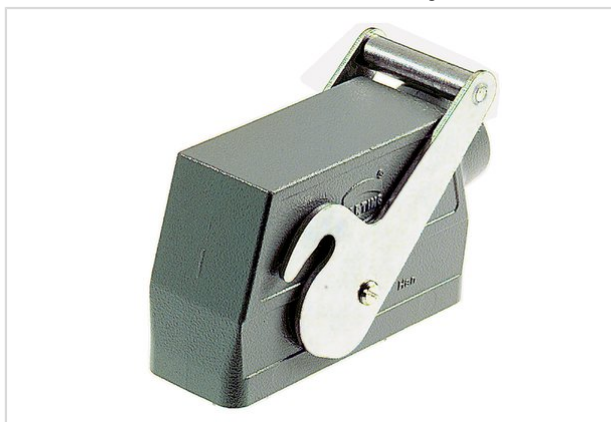

Han B Hood Side Entry HC Central Lever P

Part number	09 30 024 0581
Specification	Han B Hood Side Entry HC Central Lever P
HARTING eCatalogue	https://b2b.harting.com/09300240581

Identification

Category	Hoods/Housings
Series of hoods/housings	Han [®] B
Type of hood/housing	Hood
Type	High construction

Version

Locking type	Central locking lever (on the hood)
Size	24 B
Version	Side entry
Cable entry	1x Pg 29
Field of application	Standard hoods/housings for industrial connectors

Technical characteristics

Limiting temperature	-40 ... +125 °C
Degree of protection acc. to IEC 60529	IP65
Type rating acc. to UL 50 / UL 50E	4 4X 12

Material properties

Material (hood/housing)	Aluminium die-cast
Surface (hood/housing)	Powder-coated
Colour (hood/housing)	RAL 7037 (dust grey)
Material (locking)	Stainless steel
RoHS	compliant