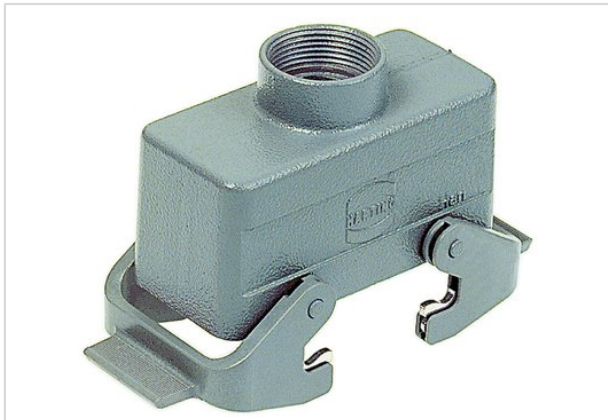

## Han 24 B-GG-QB-29

Part number	09 30 024 1431
Specification	Han 24 B-GG-QB-29
HARTING eCatalogue	<a href="https://b2b.harting.com/09300241431">https://b2b.harting.com/09300241431</a>

### Identification

Category	Hoods/Housings
Series of hoods/housings	Han <sup>®</sup> B
Type of hood/housing	Hood
Type	Low construction

### Version

Locking type	Double locking lever (on the hood)
Han-Easy Lock <sup>®</sup>	Yes
Size	24 B
Version	Top entry
Cable entry	1x Pg 29
Field of application	Standard hoods/housings for industrial connectors

### Material properties

Material (hood/housing)	Aluminium die-cast
Surface (hood/housing)	Powder-coated
Colour (hood/housing)	RAL 7037 (dust grey)
Material (locking)	Polycarbonate

Pushing Performance