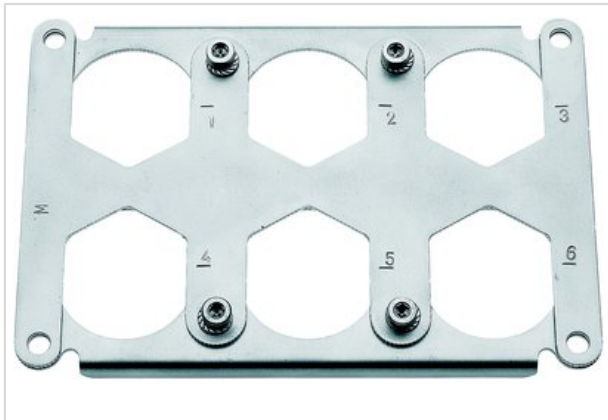

## Han 48HPR frame for 6XHC350A for female

Part number	09 40 048 9806
Specification	Han 48HPR frame for 6XHC350A for female
HARTING eCatalogue	<a href="https://b2b.harting.com/09400489806">https://b2b.harting.com/09400489806</a>

### Identification

Category	Accessories
Series of hoods/housings	Han <sup>®</sup> HPR
Type of accessory	Frame
Description of the accessory	for male inserts 6x Han <sup>®</sup> HC Modular 350

### Version

Gender	Male
Size	48 HPR