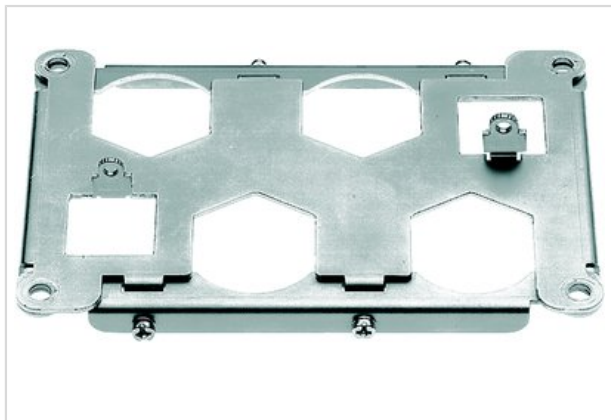

Han 48HPR frame for 4XHC350 for housing

Part number	09 40 048 9810
Specification	Han 48HPR frame for 4XHC350 for housing
HARTING eCatalogue	https://b2b.harting.com/09400489810

Identification

Category	Accessories
Series of hoods/housings	Han [®] HPR
Type of accessory	Frame
Description of the accessory	for male inserts 4x HC 350 contacts + 2x Han [®] Q 5/0

Version

Gender	Male
Size	48 HPR

Material properties

Material (accessories)	Metal
RoHS	compliant
ELV status	compliant
China RoHS	e
REACH Annex XVII substances	No
REACH ANNEX XIV substances	No
REACH SVHC substances	No

Commercial data

Packaging size	1
Net weight	152 g
Country of origin	Germany
European customs tariff number	85389099

Pushing Performance

Commercial data

eCl@ss

27440210 Fixing element for industrial connectors