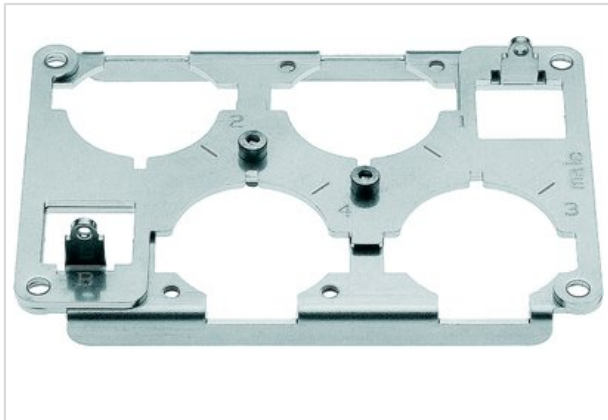

Han 48 HPR frame for 4X650A male

Part number	09 40 048 9811
Specification	Han 48 HPR frame for 4X650A male
HARTING eCatalogue	https://b2b.harting.com/09400489811

Identification

Category	Accessories
Series of hoods/housings	Han [®] HPR
Type of accessory	Frame
Description of the accessory	for male inserts 4x HC 650 contacts + 2x Han [®] Q 5/0

Version

Gender	Male
Size	48 HPR

Material properties

Material (accessories)	Metal
RoHS	compliant
ELV status	compliant
China RoHS	e
REACH Annex XVII substances	No
REACH ANNEX XIV substances	No
REACH SVHC substances	No

Commercial data

Packaging size	1
Net weight	196.1 g
Country of origin	Germany
European customs tariff number	85389099

Pushing Performance

Commercial data

eCl@ss

27440210 Fixing element for industrial connectors