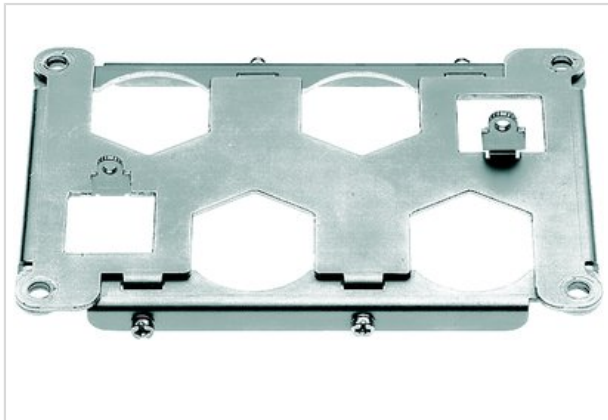

Han 48HPR frame for 4XHC350 for hood

Part number	09 40 048 9910
Specification	Han 48HPR frame for 4XHC350 for hood
HARTING eCatalogue	https://b2b.harting.com/09400489910

Identification

Category	Accessories
Series of hoods/housings	Han [®] HPR
Type of accessory	Frame
Description of the accessory	for female inserts 4x HC 350 contacts + 2x Han [®] Q 5/0

Version

Gender	Female
Size	48 HPR

Material properties

Material (accessories)	Metal
RoHS	compliant
ELV status	compliant
China RoHS	e
REACH Annex XVII substances	No
REACH ANNEX XIV substances	No
REACH SVHC substances	No

Commercial data

Packaging size	1
Net weight	152.33 g
Country of origin	Germany
European customs tariff number	85389099

Pushing Performance

Commercial data

eCl@ss

27440210 Fixing element for industrial connectors