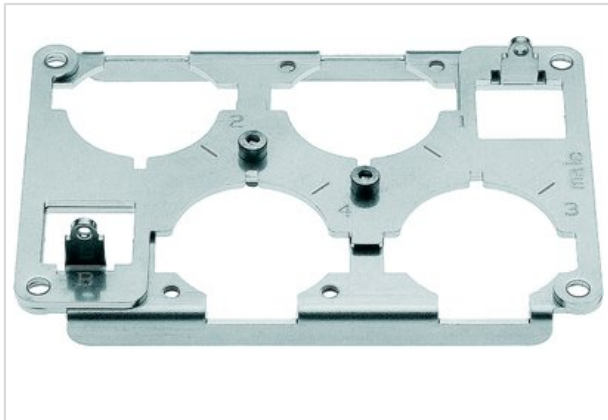

Han 48HPR frame for 4X650A female

Part number	09 40 048 9911
Specification	Han 48HPR frame for 4X650A female
HARTING eCatalogue	https://b2b.harting.com/09400489911

Identification

Category	Accessories
Series of hoods/housings	Han [®] HPR
Type of accessory	Frame
Description of the accessory	for female inserts 4x HC 650 contacts + 2x Han [®] Q 5/0

Version

Gender	Female
Size	48 HPR

Material properties

Material (accessories)	Metal
RoHS	compliant
ELV status	compliant
China RoHS	e
REACH Annex XVII substances	No
REACH ANNEX XIV substances	No
REACH SVHC substances	No

Commercial data

Packaging size	1
Net weight	195 g
Country of origin	Germany
European customs tariff number	85389099

Pushing Performance

Commercial data

eCl@ss

27440210 Fixing element for industrial connectors