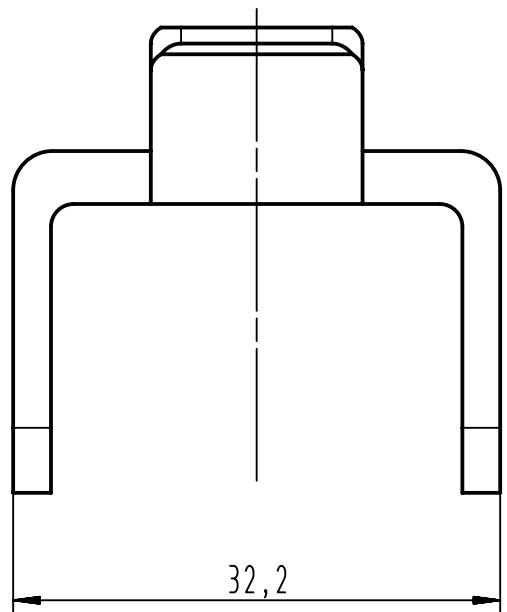

1 2 3 4 5 6

A

B

C

D

	All Dimensions in mm Original Size DIN A4		Scale 2:1	Free size tol.		Ref.	
						Sub.	
	All rights reserved		Created by SCHULZI	Inspected by MOOR	Standardisation SCHMIDTM	Date 2013-02-14	State Final Release
	Department EL PD		Title KUNSTSTOFFBUEGEL Han 3A (GR.)			Doc-Key / ECM-Nr. 100224542/UGD/004/B 500000059125	
HARTING Electric GmbH & Co. KG D-32339 Espelkamp			Type TB	Number 09 00 000 5241		Rev. B	Page 1/1