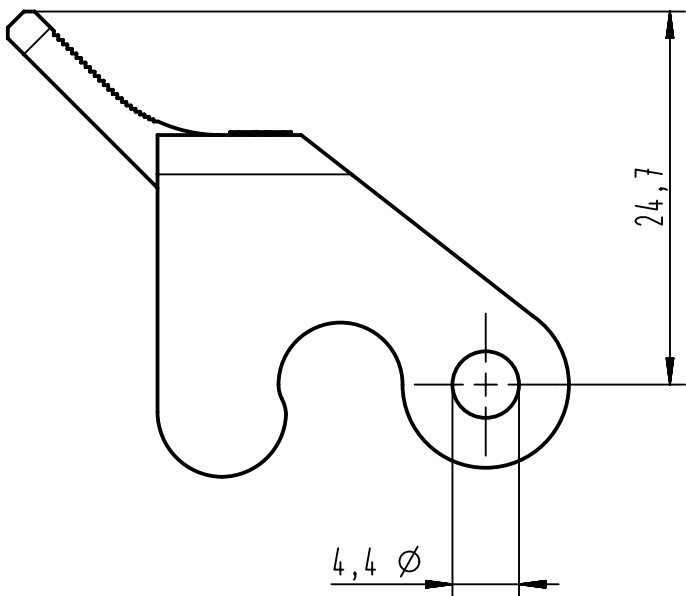

1 2 3 4 5 6

A

B

C

D

	All Dimensions in mm Original Size DIN A4		Scale 2:1	Free size tol.		Ref.	
						Sub.	
	All rights reserved		Created by SCHULZI	Inspected by MOOR	Standardisation SCHMIDTM	Date 2013-02-14	State Final Release
	Department EL PD		Title KUNSTSTOFFBUEGEL Han 3A (GR.)			Doc-Key / ECM-Nr. 100224542/UGD/004/B 500000059125	
HARTING Electric GmbH & Co. KG D-32339 Espelkamp			Type TB	Number 09 00 000 5241		Rev. B	Page 1/1