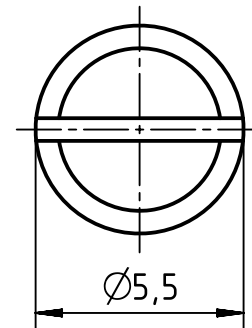

1 2 3 4 5 6

A

B

C

D

	All rights reserved Department EL PD	All Dimensions in mm Original Size DIN A4		Scale 5:1	Free size tol.		Ref.		
		HARTING Electric GmbH & Co. KG D-32339 Espelkamp		Created by HOLLERT	Inspected by RIEPE	Standardisation SCHMIDTM	Date 2015-02-10	State Final Release	
Title Fixing screw M4x10 for 09000005603							Doc-Key / ECM-Nr. 100611992/UGD/001/A 500000084852		
Type TB				Number 09 00 000 5612			Rev. A	Page 1/1	