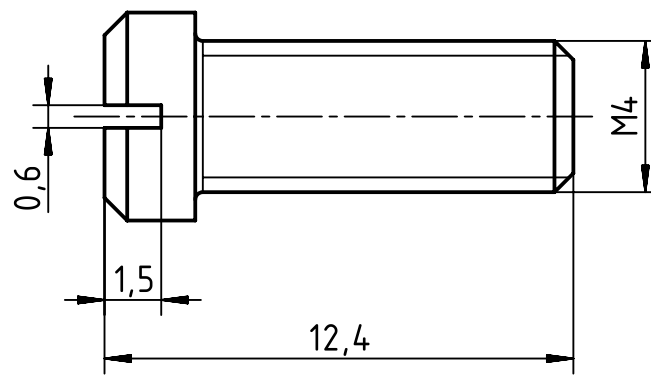

1 2 3 4 5 6

A

B

C

D

	All rights reserved Department EL PD	All Dimensions in mm Original Size DIN A4		Scale 5:1	Free size tol.		Ref.		
		HARTING Electric GmbH & Co. KG D-32339 Espelkamp		Created by HOLLERT	Inspected by RIEPE	Standardisation SCHMIDTM	Date 2015-02-10	State Final Release	
Title Fixing screw M4x10 for 09000005603							Doc-Key / ECM-Nr. 100611992/UGD/001/A 500000084852		
Type TB				Number 09 00 000 5612			Rev. A	Page 1/1	