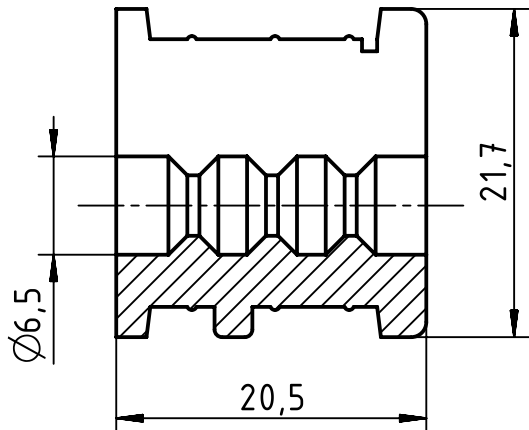

A-A

suitable cable  $\varnothing 4,5 \sim \varnothing 6 \text{mm}$

	All rights reserved Department EL PD - CN	All Dimensions in mm Original Size DIN A4	Scale 2:1	Free size tol.		Ref.
		HARTING Electric GmbH & Co. KG D-32339 Espelkamp	Created by LONGL	Inspected by DINGB	Standardisation RUETERA	Date 2018-07-10
Title Han split hood sliced SR,OD 4.5~6mm						Doc-Key / ECM-Nr. 100736501/UGD/001/A 500000137432
Type TB		Number 09 00 000 6005			Rev. A	Page 1/1