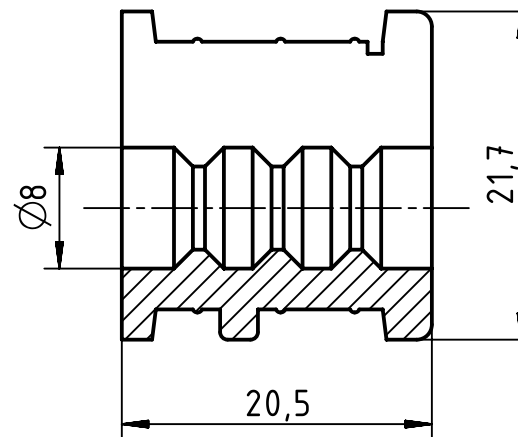

1 2 3 4 5 6

A

B

C

D

A-A

suitable cable $\varnothing 6 \sim \varnothing 7,5 \text{ mm}$

	All Dimensions in mm Original Size DIN A4		Scale 2:1	Free size tol.		Ref.
	 All rights reserved Department EL PD - CN		Created by LONGL	Inspected by DINGB	Standardisation RUETERA	Date 2018-07-10
HARTING Electric GmbH & Co. KG D-32339 Espelkamp			Title Han split hood sliced SR,OD 6~7.5mm			State Final Release
			Type TB	Number 09 00 000 6006		Doc-Key / ECM-Nr. 100736644/UGD/001/A 500000137432
					Rev. A	Page 1/1