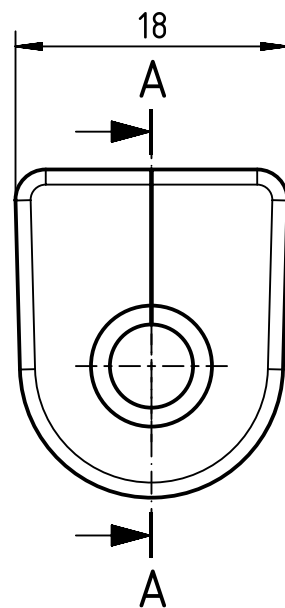

1 2 3 4 5 6

A

B

C

D

A-A

suitable cable $\varnothing 6 \sim \varnothing 7,5 \text{ mm}$

	All Dimensions in mm Original Size DIN A4		Scale 2:1	Free size tol.		Ref.
	 All rights reserved Department EL PD - CN		Created by LONGL	Inspected by DINGB	Standardisation RUETERA	Date 2018-07-10
HARTING Electric GmbH & Co. KG D-32339 Espelkamp			Title Han split hood sliced SR,OD 6~7.5mm			State Final Release
			Type TB	Number 09 00 000 6006		Doc-Key / ECM-Nr. 100736644/UGD/001/A 500000137432
					Rev. A	Page 1/1