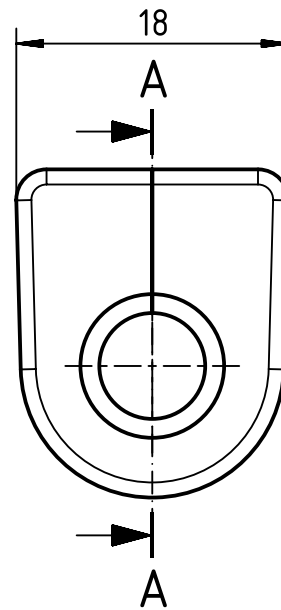

1 2 3 4 5 6

A

B

C

D

A-A

suitable cable  $\varnothing 7,5 \sim \varnothing 9 \text{ mm}$

	All rights reserved Department EL PD - CN	All Dimensions in mm Original Size DIN A4		Scale 2:1	Free size tol.		Ref.	
		Created by LONGL	Inspected by DINGB	Standardisation RUETERA	Date 2018-07-10	State Final Release		
HARTING Electric GmbH & Co. KG D-32339 Espelkamp			Title Han split hood sliced SR,OD 7.5~9mm				Doc-Key / ECM-Nr. 100736658/UGD/001/A 500000137432	
		Type TB	Number 09 00 000 6007			Rev. A	Page 1/1	