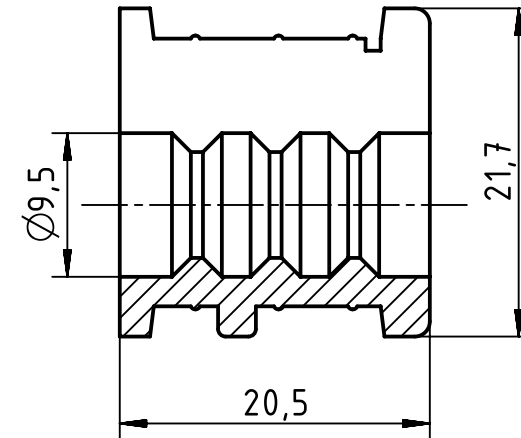

1 2 3 4 5 6

A

B

C

D

A-A

suitable cable  $\varnothing 7,5 \sim \varnothing 9 \text{ mm}$

	All rights reserved Department EL PD - CN	All Dimensions in mm Original Size DIN A4		Scale 2:1	Free size tol.		Ref.	
		Created by LONGL	Inspected by DINGB	Standardisation RUETERA	Date 2018-07-10	State Final Release		
HARTING Electric GmbH & Co. KG D-32339 Espelkamp			Title Han split hood sliced SR,OD 7.5~9mm				Doc-Key / ECM-Nr. 100736658/UGD/001/A 500000137432	
		Type TB	Number 09 00 000 6007			Rev. A	Page 1/1	