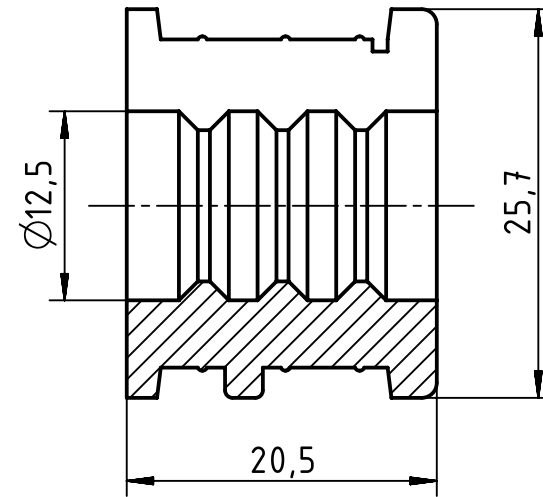

1 2 3 4 5 6

A

B

C

D

A-A

suitable cable  $\varnothing 10,5 \sim \varnothing 12 \text{mm}$

	All rights reserved Department EL PD - CN	All Dimensions in mm Original Size DIN A4		Scale 2:1	Free size tol.		Ref.		
		HARTING Electric GmbH & Co. KG D-32339 Espelkamp		Created by LONGL	Inspected by DINGB	Standardisation RUETERA	Date 2018-07-10	State Final Release	
Title Han split hood sliced SR,OD 10.5~12mm							Doc-Key / ECM-Nr. 100737037/UGD/001/A 500000137432		
				Type TB	Number 09 00 000 6009			Rev. A	Page 1/1