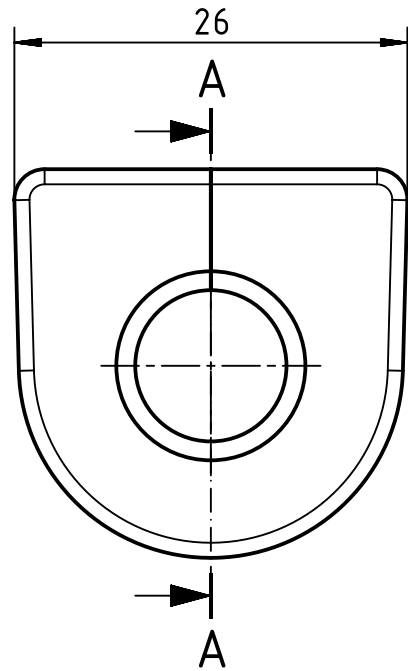

1 2 3 4 5 6

A

B

C

D

A-A

suitable cable  $\varnothing 10,5 \sim \varnothing 12 \text{mm}$

	All rights reserved Department EL PD - CN	All Dimensions in mm Original Size DIN A4		Scale 2:1	Free size tol.		Ref.		
		HARTING Electric GmbH & Co. KG D-32339 Espelkamp		Created by LONGL	Inspected by DINGB	Standardisation RUETERA	Date 2018-07-10	State Final Release	
Title Han split hood sliced SR,OD 10.5~12mm							Doc-Key / ECM-Nr. 100737037/UGD/001/A 500000137432		
				Type TB	Number 09 00 000 6009			Rev. A	Page 1/1