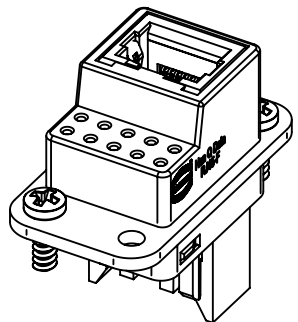

self-tapping screw
ISO 7049-ST 2,9x9,5-F-H

order contacts separately

	All Dimensions in mm Original Size DIN A4		Scale 2:1	Free size tol.		Ref.	
						Sub.	
	All rights reserved Department EL PD - DE		Created by KLASSEN P	Inspected by SCHNIEDER	Standardisation RUETERA	Date 2017-06-06	State Final Release
	HARTING Electric GmbH & Co. KG D-32339 Espelkamp		Title Han Q-Data RJ45-F			Doc-Key / ECM-Nr. 100539555/UGD/002/B 500000120514	
			Type TB	Number 09 12 011 3111		Rev. B	Page 1/1