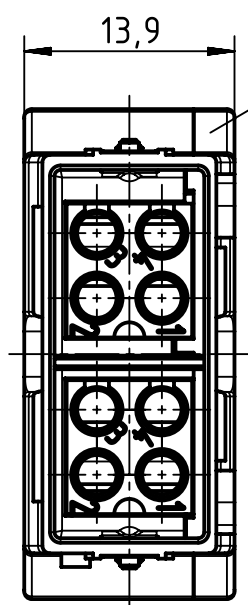

1 2 3 4 5 6

A

B

C

D

cover

arrangement without cover

Pin	color
1A	white/green
2A	white/orange
3A	green
4A	orange
1B	white/brown
2B	white/blue
3B	brown
4B	blue

delivery in partly assembled parts and individual parts

	All rights reserved Department EL PD	All Dimensions in mm Original Size DIN A4		Scale 1:1	Free size tol.	Ref.
		HARTING Electric GmbH & Co. KG D-32339 Espelkamp	Created by SPRENB	Inspected by BERGHORN	Standardisation RUETERA	Date 2018-06-18
Title Han Megabit insert male 1 Entry						Doc-Key / ECM-Nr. 100611392/UGD/002/C 500000135212
Type TB				Number 09 14 008 3021		Rev. C
						Page 1/1