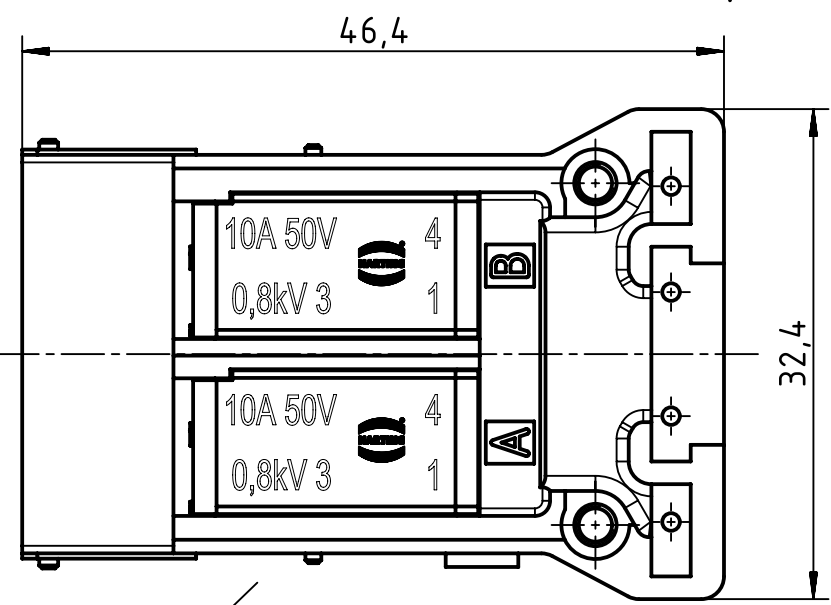

1 2 3 4 5 6

A

B

C

D

cover

arrangement without cover

Pin	color
1A	white/green
2A	white/orange
3A	green
4A	orange
1B	white/brown
2B	white/blue
3B	brown
4B	blue

delivery in partly assembled parts and individual parts

	All rights reserved Department EL PD	All Dimensions in mm Original Size DIN A4		Scale 1:1	Free size tol.	Ref.
		HARTING Electric GmbH & Co. KG D-32339 Espelkamp	Created by SPRENB	Inspected by BERGHORN	Standardisation RUETERA	Date 2018-06-18
Title Han Megabit insert male 1 Entry						Doc-Key / ECM-Nr. 100611392/UGD/002/C 500000135212
Type TB				Number 09 14 008 3021		Rev. C
						Page 1/1