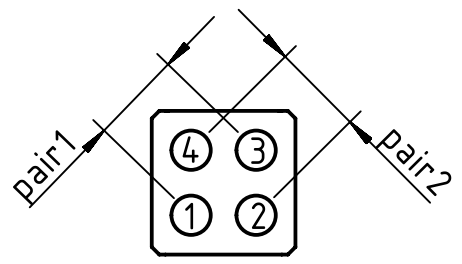

1 2 3 4 5 6

A

B

C

D

cover

arrangement without cover

Pin	color
1A	white/green
2A	white/orange
3A	green
4A	orange
1B	white/brown
2B	white/blue
3B	brown
4B	blue

delivery in partly assembled parts and individual parts

	All rights reserved Department EL PD	All Dimensions in mm Original Size DIN A4		Scale 1:1	Free size tol.	Ref.
		HARTING Electric GmbH & Co. KG D-32339 Espelkamp	Created by SPRENB	Inspected by BERGHORN	Standardisation RUETERA	Date 2018-06-18
Title Han Megabit insert male 1 Entry						Doc-Key / ECM-Nr. 100611392/UGD/002/C 500000135212
Type TB				Number 09 14 008 3021		Rev. C
						Page 1/1