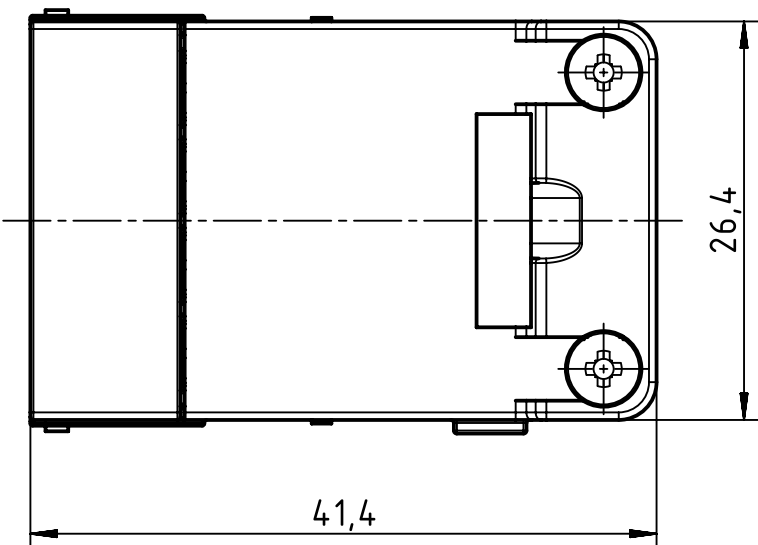

1 2 3 4 5 6

A

wiring acc. EIA/TIA 568A
view from termination side

brown	8•	•7	white/brown
blue	4•	•5	white/blue
orange	6•	•3	white/orange
green	2•	•1	white/green

wiring acc. EIA/TIA 568B
view from termination side

brown	8•	•7	white/brown
blue	4•	•5	white/blue
green	6•	•3	white/green
orange	2•	•1	white/orange

B

C

D

Male contact		
Part number	Wire gauge	
	mm ²	AWG
09930005576	0,13-0,33mm ²	22-26

	All Dimensions in mm Original Size DIN A4		Scale 2:1	Free size tol.		Ref.	
	All rights reserved Department EL PD		Created by HELLMANN	Inspected by RIEPE	Standardisation RUETERA	Date 2019-10-17	State Final Release
HARTING Electric GmbH & Co. KG D-32339 Espelkamp		Title Han Gigabit insert M, Cat. 7				Doc-Key / ECM-Nr. 100705922/UGD/000/F 500000159242	
		Type TB	Number 09 14 008 3031			Rev. F	Page 1/1