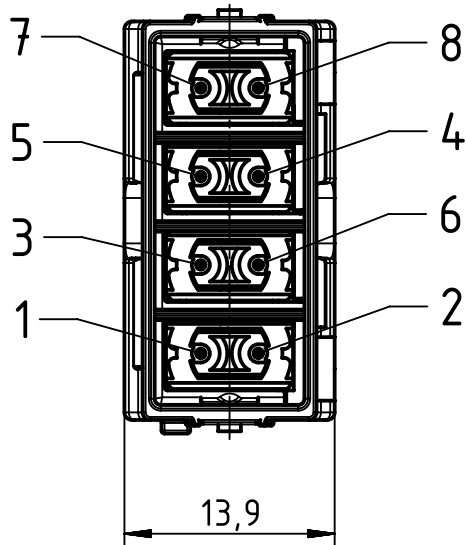

1 2 3 4 5 6

A

wiring acc. EIA/TIA 568A
view from termination side

brown	8•	•7	white/brown
blue	4•	•5	white/blue
orange	6•	•3	white/orange
green	2•	•1	white/green

wiring acc. EIA/TIA 568B
view from termination side

brown	8•	•7	white/brown
blue	4•	•5	white/blue
green	6•	•3	white/green
orange	2•	•1	white/orange

B

C

D

Male contact		
Part number	Wire gauge	
	mm ²	AWG
09930005576	0,13-0,33mm ²	22-26

	All Dimensions in mm Original Size DIN A4		Scale 2:1	Free size tol.		Ref.	
	All rights reserved Department EL PD		Created by HELLMANN	Inspected by RIEPE	Standardisation RUETERA	Date 2019-10-17	State Final Release
HARTING Electric GmbH & Co. KG D-32339 Espelkamp		Title Han Gigabit insert M, Cat. 7				Doc-Key / ECM-Nr. 100705922/UGD/000/F 500000159242	
		Type TB	Number 09 14 008 3031			Rev. F	Page 1/1