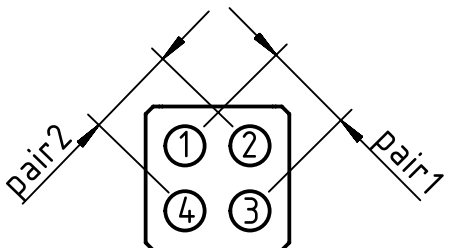

arrangement without cover

| pin | 10BASE-T 100BASE-TX | color |
|-----|------------------------|--------------|
| 1 | Tx+ | white/orange |
| 2 | Rx+ | white/green |
| 3 | Tx- | orange |
| 4 | Rx- | green |

kind of delivery: piece parts

| | | | | | | |
|---|--|--------------------------|------------------------------------|--------------------------|----------------------------|--|
| | All Dimensions in mm Original Size DIN A4 | | Scale 2:1 | Free size tol. | | Ref. |
| | All rights reserved Department EL PD | | Created by SPRENB | Inspected by BERGHORN | Standardisation RUETERA | Date 2018-06-18 |
| HARTING Electric GmbH & Co. KG D-32339 Espelkamp | | | Title Han Megabit insert female | | | Doc-Key / ECM-Nr. 100217286/UGD/002/G 500000135212 |
| Type TB | | Number 09 14 008 3116 | | Rev. G | Page 1/1 | |