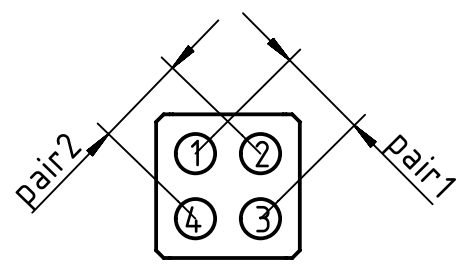

Pin	color
1A	white/green
2A	white/orange
3A	green
4A	orange
1B	white/brown
2B	white/blue
3B	brown
4B	blue

arrangement without cover

delivery in partly assembled parts and individual parts

	All rights reserved Department EL PD HARTING Electric GmbH & Co. KG D-32339 Espelkamp	All Dimensions in mm Original Size DIN A4	Scale 2:1	Free size tol.	Ref. Sub.
		Created by SPRENB	Inspected by BERGHORN	Standardisation RUETERA	Date 2018-06-18
Title Han Megabit insert female 1 Entry					Doc-Key / ECM-Nr. 100611393/UGD/002/C 500000135212
		Type TB	Number 09 14 008 3121		Rev. C
					Page 1/1