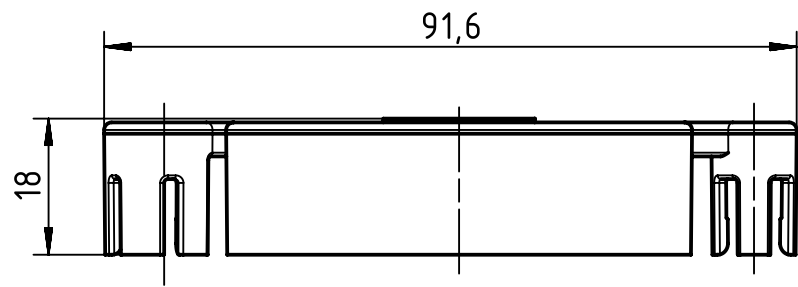

1 2 3 4 5 6

A

B

C

D

	All Dimensions in mm Original Size DIN A4		Scale 1:1	Free size tol.		Ref.		
	All rights reserved Department EL PD		Created by MOELLERLI	Inspected by GIESBRECHT P	Standardisation TIEMANNA	Date 2018-12-13	State Final Release	
HARTING Electric GmbH & Co. KG D-32339 Espelkamp			Title Han cover for docking frame 16B			Doc-Key / ECM-Nr. 100774671/UGD/001/C 500000144787		
			Type TB	Number 09 14 016 5701			Rev. C	Page 1/1