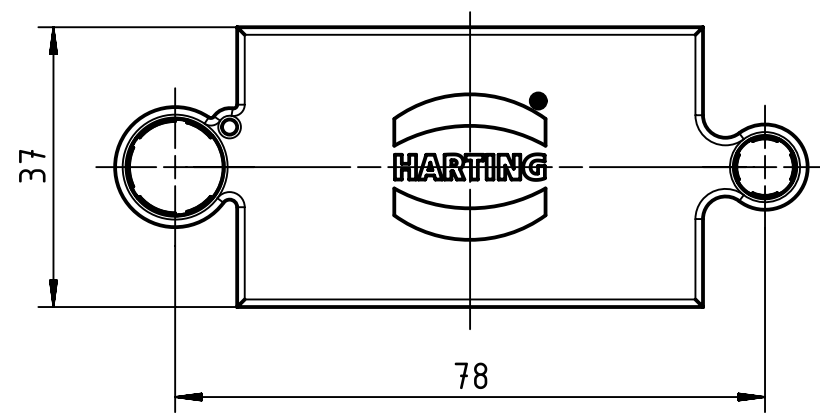

1 2 3 4 5 6

A

B

C

D

	All Dimensions in mm Original Size DIN A4		Scale 1:1	Free size tol.		Ref.		
	All rights reserved Department EL PD		Created by MOELLERLI	Inspected by GIESBRECHT P	Standardisation TIEMANNA	Date 2018-12-13	State Final Release	
HARTING Electric GmbH & Co. KG D-32339 Espelkamp			Title Han cover for docking frame 16B			Doc-Key / ECM-Nr. 100774671/UGD/001/C 500000144787		
			Type TB	Number 09 14 016 5701			Rev. C	Page 1/1