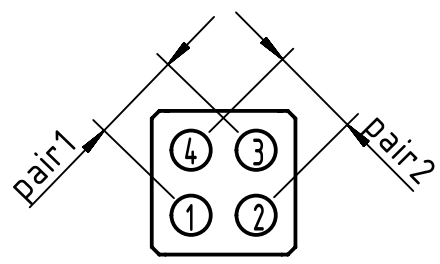

arrangement without cover

pin	10BASE-T 100BASE-TX	color
1	Tx+	white/orange
2	Rx+	white/green
3	Tx-	orange
4	Rx-	green

kind of delivery: piece parts

	All rights reserved Department EL PD	All Dimensions in mm Original Size DIN A4		Scale 2:1	Free size tol.	Ref. Sub.
		HARTING Electric GmbH & Co. KG D-32339 Espelkamp	Created by SPRENB	Inspected by BERGHORN	Standardisation RUETERA	Date 2018-06-18
Title Han Megabit HMC insert male						Doc-Key / ECM-Nr. 100623235/UGD/002/C 500000135212
Type TB				Number 09 14 208 3016		Rev. C
						Page 1/1