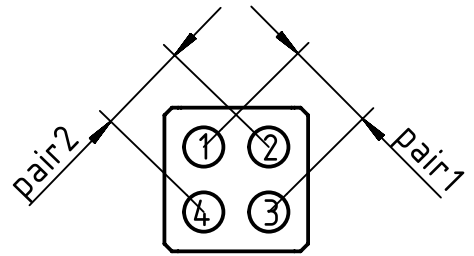

arrangement without cover

pin	10BASE-T 100BASE-TX	color
1	Tx+	white/orange
2	Rx+	white/green
3	Tx-	orange
4	Rx-	green

kind of delivery: piece parts

	All Dimensions in mm Original Size DIN A4		Scale 2:1	Free size tol.		Ref.	
	All rights reserved Department EL PD		Created by SPRENB	Inspected by BERGHORN	Standardisation RUETERA	Date 2018-06-18	State Final Release
HARTING Electric GmbH & Co. KG D-32339 Espelkamp			Title Han Megabit HMC insert female			Doc-Key / ECM-Nr. 100623236/UGD/002/C 500000135212	
			Type TB	Number 09 14 208 3116		Rev. C	Page 1/1