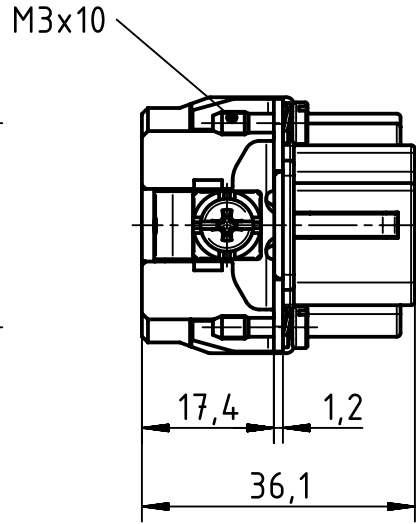

A

B

C

D

	All Dimensions in mm Original Size DIN A4		Scale 1:1	Free size tol.		Ref.
						Sub.
	All rights reserved		Created by RULLKOETTER	Inspected by SCHNIEDER	Standardisation TIEMANNA	Date 2019-05-08
	Department EL PD					State Final Release
HARTING Electric GmbH & Co. KG D-32339 Espelkamp			Title Han 24DD-HMC-F-c			Doc-Key / ECM-Nr. 100530974/UGD/003/B 500000150996
			Type TB	Number 09 16 224 3101		Rev. B
						Page 1/1