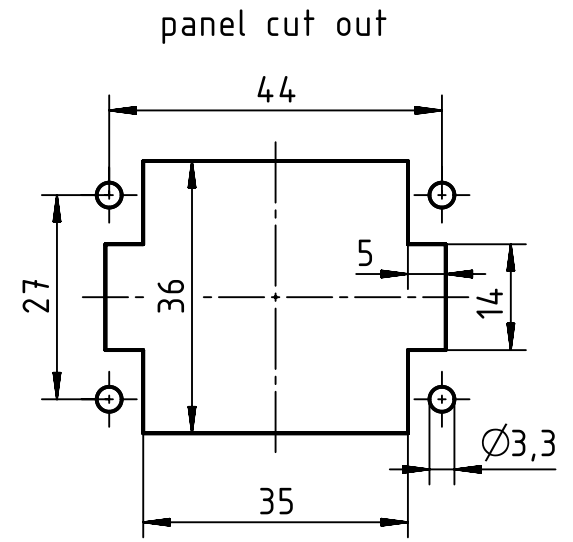

A

B

C

D

	All Dimensions in mm Original Size DIN A4		Scale 1:1	Free size tol.		Ref.
						Sub.
	All rights reserved		Created by RULLKOETTER	Inspected by SCHNIEDER	Standardisation TIEMANNA	Date 2019-05-08
	Department EL PD					State Final Release
HARTING Electric GmbH & Co. KG D-32339 Espelkamp			Title Han 24DD-HMC-F-c			Doc-Key / ECM-Nr. 100530974/UGD/003/B 500000150996
			Type TB	Number 09 16 224 3101		Rev. B
						Page 1/1