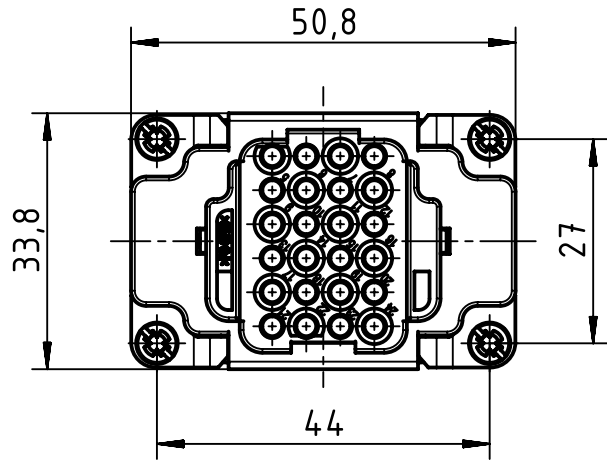

A

B

C

D

	All Dimensions in mm Original Size DIN A4		Scale 1:1	Free size tol.		Ref.
						Sub.
	All rights reserved		Created by RULLKOETTER	Inspected by SCHNIEDER	Standardisation TIEMANNA	Date 2019-05-08
	Department EL PD					State Final Release
HARTING Electric GmbH & Co. KG D-32339 Espelkamp			Title Han 24DD-HMC-F-c			Doc-Key / ECM-Nr. 100530974/UGD/003/B 500000150996
			Type TB	Number 09 16 224 3101		Rev. B
						Page 1/1