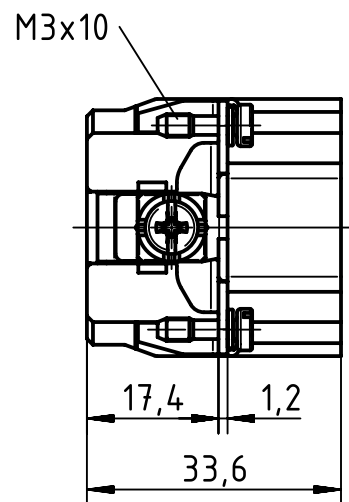

A

B

C

D

	All Dimensions in mm Original Size DIN A4		Scale 1:1	Free size tol.		Ref.
						Sub.
	All rights reserved		Created by FINKEV	Inspected by SCHMIDTM	Standardisation TIEMANNA	Date 2013-05-17
	Department EL PD - DE					State Final Release
HARTING Electric GmbH & Co. KG D-32339 Espelkamp			Title Han 42DD-HMC-M-c			Doc-Key / ECM-Nr. 100530977/UGD/003/A 500000062216
			Type TB	Number 09 16 242 3001		Rev. A Page 1/1