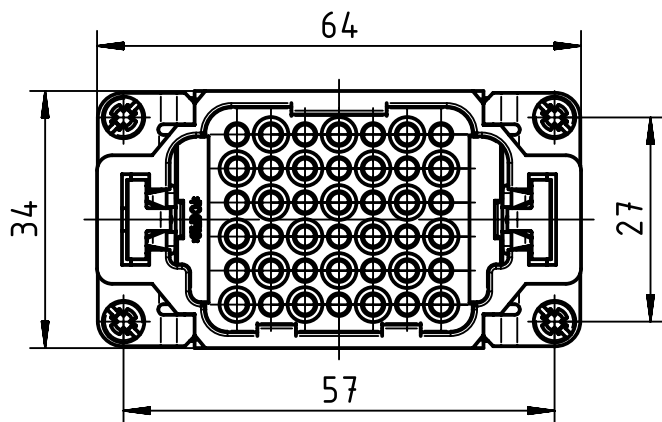

A

B

C

D

	All Dimensions in mm Original Size DIN A4		Scale 1:1	Free size tol.		Ref.
						Sub.
	All rights reserved		Created by FINKEV	Inspected by SCHMIDTM	Standardisation TIEMANNA	Date 2013-05-17
	Department EL PD - DE					State Final Release
HARTING Electric GmbH & Co. KG D-32339 Espelkamp			Title Han 42DD-HMC-M-c			Doc-Key / ECM-Nr. 100530977/UGD/003/A 500000062216
			Type TB	Number 09 16 242 3001		Rev. A Page 1/1