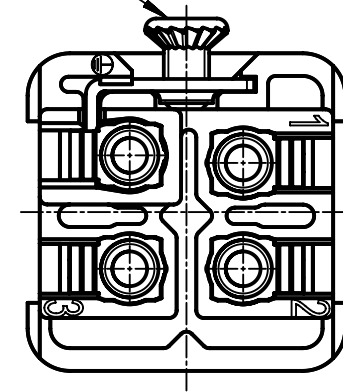

insert fixing screw M3x6  
enclosed separately

	All Dimensions in mm Original Size DIN A4	Scale 2:1		Free size tol.		Ref.	
						Sub.	
	All rights reserved Department EL PD - DE	Created by RULLKOETTER	Inspected by BERGHORN	Standardisation RUETERA	Date 2017-10-04	State Final Release	
		Title Han 3A female insert with Quick-Lock					Doc-Key / ECM-Nr. 100179208/UGD/005/D 500000126113
HARTING Electric GmbH & Co. KG D-32339 Espelkamp		Type TB	Number 09 20 003 2733			Rev. D	Page 1/1