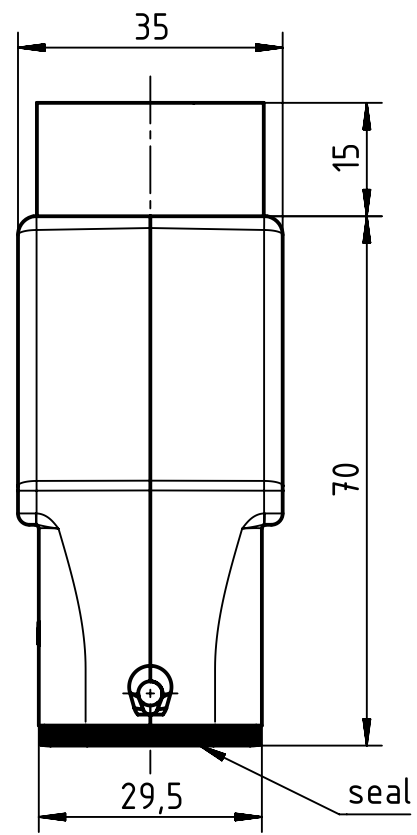

1 2 3 4 5 6

A
B
C
D

	All Dimensions in mm Original Size DIN A4		Scale 1:1	Free size tol.		Ref.
			Created by RULLKOETTER	Inspected by GERB	Standardisation RUETERA	Sub.
All rights reserved Department EL PD		Title Han A Hood Top Entry HC 2 Pegs PG 21			Date 2018-08-08	State Final Release
HARTING Electric GmbH & Co. KG D-32339 Espelkamp		Type TB			Number 09 20 016 0441	
					Doc-Key / ECM-Nr. 100189480/UGD/006/D 500000136875	Rev. D
					Page 1/1	