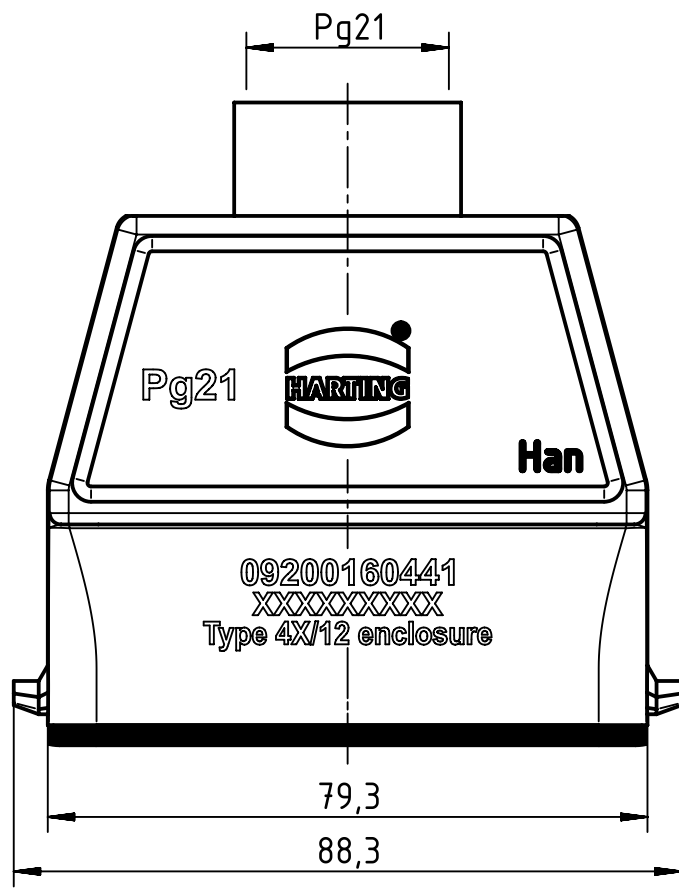

1 2 3 4 5 6

A
B
C
D

	All Dimensions in mm Original Size DIN A4		Scale 1:1	Free size tol.		Ref.
			Created by RULLKOETTER	Inspected by GERB	Standardisation RUETERA	Sub.
All rights reserved Department EL PD		Title Han A Hood Top Entry HC 2 Pegs PG 21			Date 2018-08-08	State Final Release
HARTING Electric GmbH & Co. KG D-32339 Espelkamp		Type TB			Number 09 20 016 0441	
					Doc-Key / ECM-Nr. 100189480/UGD/006/D 500000136875	Rev. D
					Page 1/1	