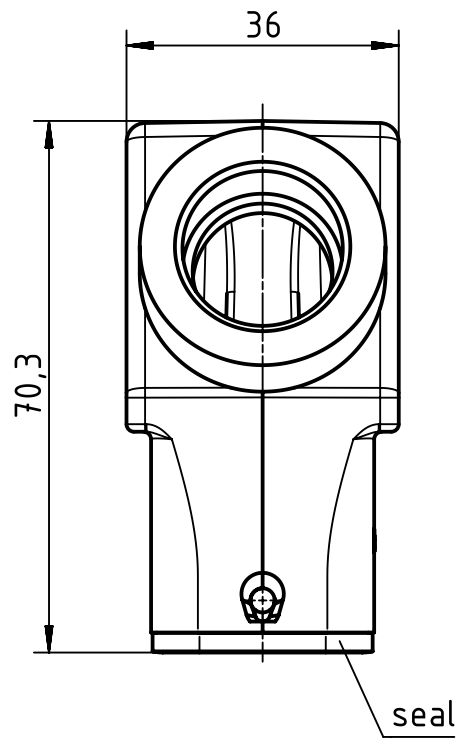

1 2 3 4 5 6

A

B

C

D

	All Dimensions in mm Original Size DIN A4		Scale 1:1	Free size tol.		Ref.	
						Sub.	
	All rights reserved		Created by HELLMANN	Inspected by BERGHORN	Standardisation RUETERA	Date 2017-11-20	State Final Release
	Department EL PD - DE		Title Han A Hood Side Entry HC 2 Pegs PG 16			Doc-Key / ECM-Nr. 100189910/UGD/004/B 500000126015	
HARTING Electric GmbH & Co. KG D-32339 Espelkamp			Type TB	Number 09 20 016 0540		Rev. B	Page 1/1