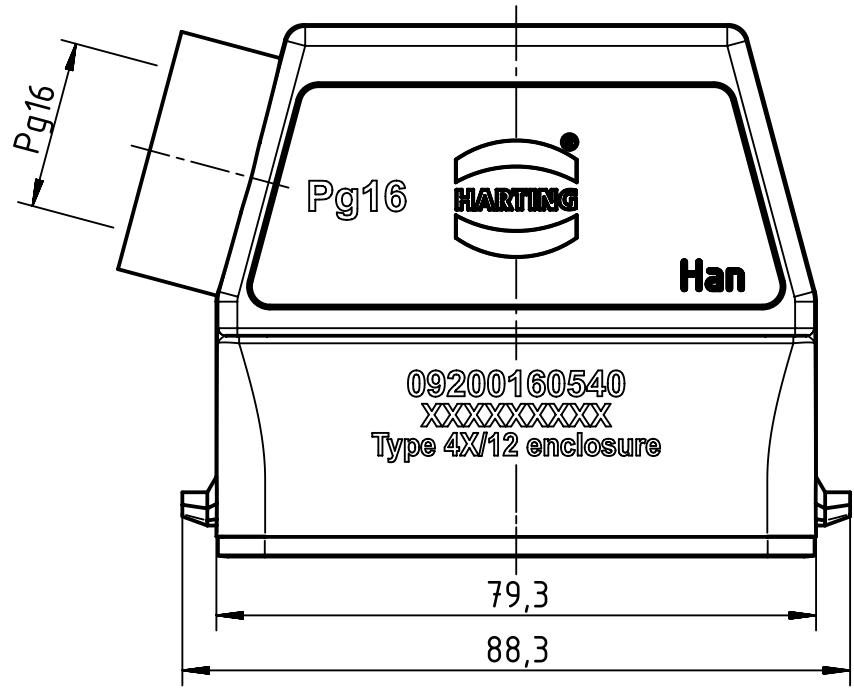

1 2 3 4 5 6

A

B

C

D

	All Dimensions in mm Original Size DIN A4		Scale 1:1	Free size tol.		Ref.	
						Sub.	
	All rights reserved		Created by HELLMANN	Inspected by BERGHORN	Standardisation RUETERA	Date 2017-11-20	State Final Release
	Department EL PD - DE		Title Han A Hood Side Entry HC 2 Pegs PG 16			Doc-Key / ECM-Nr. 100189910/UGD/004/B 500000126015	
HARTING Electric GmbH & Co. KG D-32339 Espelkamp			Type TB	Number 09 20 016 0540		Rev. B	Page 1/1