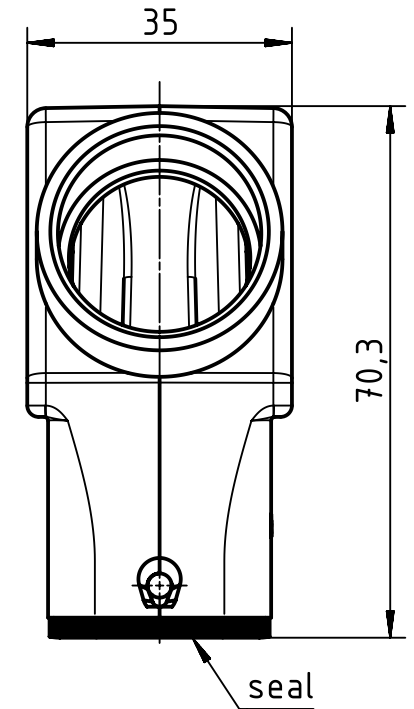

1 2 3 4 5 6

A

B

C

D

	All Dimensions in mm Original Size DIN A4		Scale 1:1	Free size tol.		Ref.		
			Created by RULLKOETTER	Inspected by GERB	Standardisation RUETERA	Date 2018-08-08	State Final Release	
		All rights reserved Department EL PD	Title Han A Hood Side Entry HC 2 Pegs PG 21				Doc-Key / ECM-Nr. 100189528/UGD/006/C 500000136875	
HARTING Electric GmbH & Co. KG D-32339 Espelkamp		Type TB	Number 09 20 016 0541				Rev. C	Page 1/1