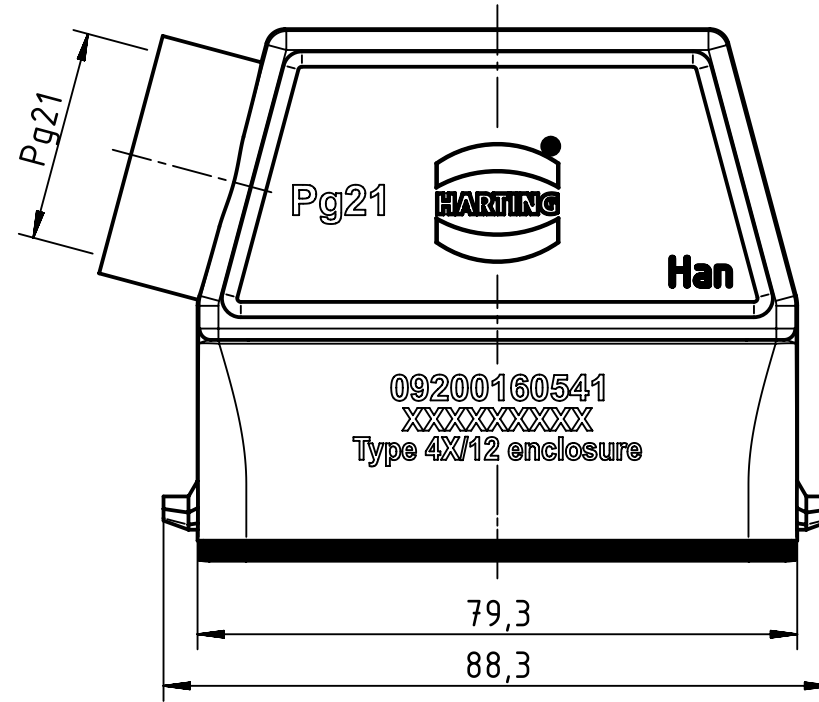

1 2 3 4 5 6

A

B

C

D

	All Dimensions in mm Original Size DIN A4		Scale 1:1	Free size tol.		Ref.		
			Created by RULLKOETTER	Inspected by GERB	Standardisation RUETERA	Date 2018-08-08	State Final Release	
		All rights reserved Department EL PD	Title Han A Hood Side Entry HC 2 Pegs PG 21				Doc-Key / ECM-Nr. 100189528/UGD/006/C 500000136875	
HARTING Electric GmbH & Co. KG D-32339 Espelkamp		Type TB	Number 09 20 016 0541				Rev. C	Page 1/1