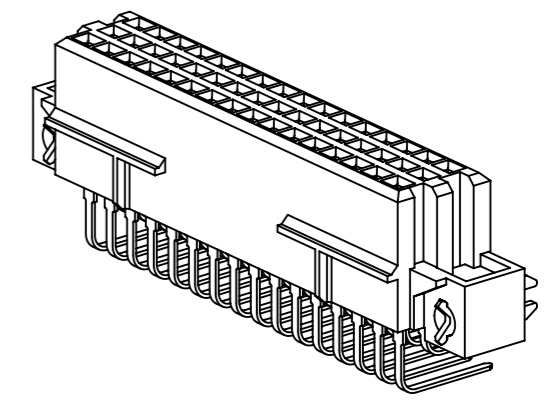

48 signal contacts

X = position with contact

□ = position without contact

1 further information see: DS 09732200201

09 28 448 6801	2
part no.	performance level 1

	All rights reserved	Created by HASELOH	Inspected by WOLF	Standardisation HOFFMANN	Date 2016-10-17	State Final Release
	Department EC PD - DE	Title DIN Signal type 2R female withclip 48-pole		Doc-Key / ECM-Nr. 100613548/UGD/035/A 500000110183		
HARTING Electronics GmbH D-32339 Espelkamp		Type TB	Number 0928448X801		Rev. A	Page 1/1