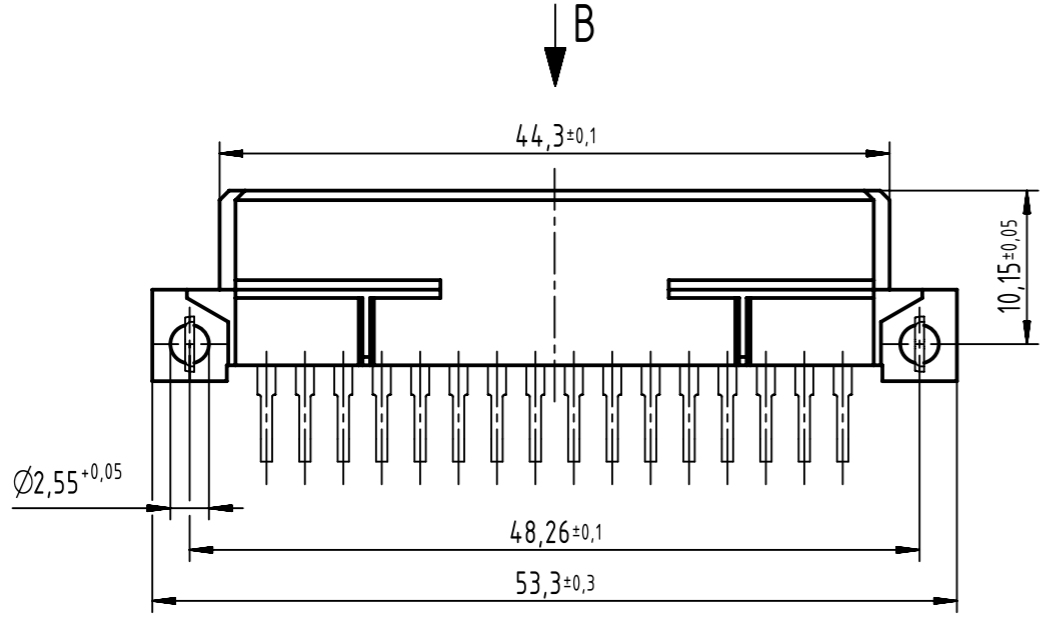

48 signal contacts

X = position with contact

□ = position without contact

1 further information see: DS 09732200201

09 28 448 6801	2
part no.	performance level 1

	All rights reserved	Created by HASELOH	Inspected by WOLF	Standardisation HOFFMANN	Date 2016-10-17	State Final Release
	Department EC PD - DE	Title DIN Signal type 2R female withclip 48-pole		Doc-Key / ECM-Nr. 100613548/UGD/035/A 500000110183		
HARTING Electronics GmbH D-32339 Espelkamp		Type TB	Number 0928448X801		Rev. A	Page 1/1