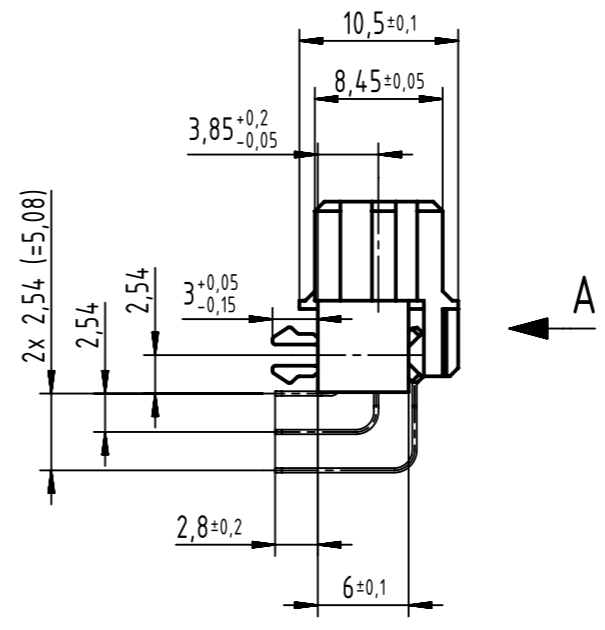

48 signal contacts

X = position with contact

□ = position without contact

1 further information see: DS 09732200201

09 28 448 6801	2
part no.	performance level 1

	All rights reserved	Created by HASELOH	Inspected by WOLF	Standardisation HOFFMANN	Date 2016-10-17	State Final Release
	Department EC PD - DE	Title DIN Signal type 2R female withclip 48-pole		Doc-Key / ECM-Nr. 100613548/UGD/035/A 500000110183		
HARTING Electronics GmbH D-32339 Espelkamp		Type TB	Number 0928448X801		Rev. A	Page 1/1