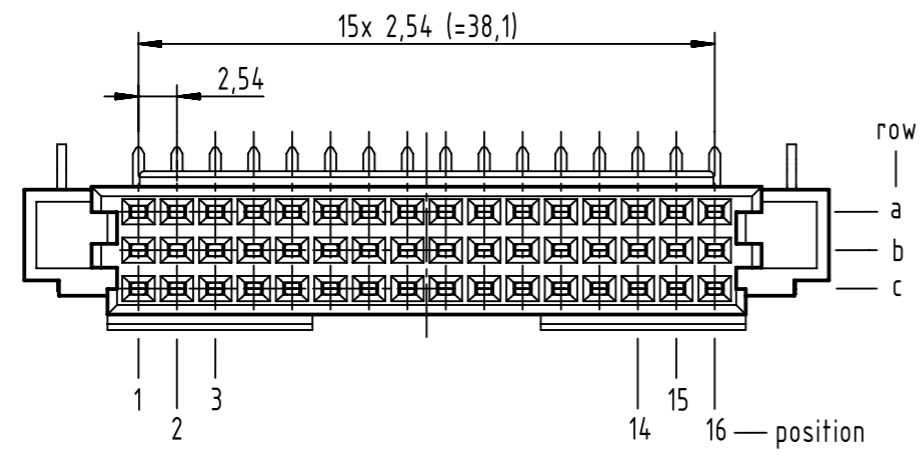

48 signal contacts

X = position with contact

□ = position without contact

1 further information see: DS 09732200201

09 28 448 6801	2
part no.	performance level 1

	All rights reserved	Created by HASELOH	Inspected by WOLF	Standardisation HOFFMANN	Date 2016-10-17	State Final Release
	Department EC PD - DE	Title DIN Signal type 2R female withclip 48-pole		Doc-Key / ECM-Nr. 100613548/UGD/035/A 500000110183		
HARTING Electronics GmbH D-32339 Espelkamp		Type TB	Number 0928448X801		Rev. A	Page 1/1