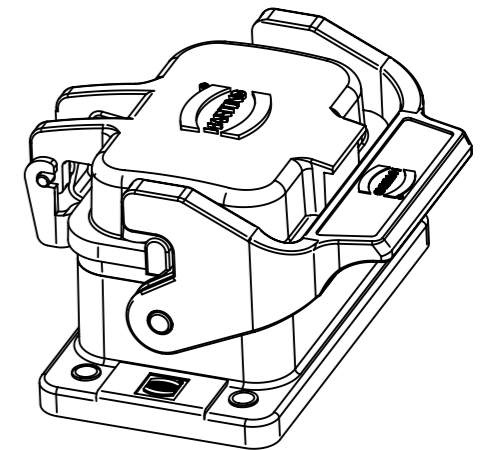

panel cut out

| | | | | | | |
|---|--|---------------------------------|--------------------------|---------------------------|--|--------------------|
| | All Dimensions in mm Original Size DIN A3 | | Scale 1:1 | Free size tol. | | Ref. Sub. |
| | All rights reserved Department EL PD - DE | | Created by MEYERLE | Inspected by FERDERERA | Standardisation RUETERA | Date 2017-11-22 |
| HARTING Electric GmbH & Co. KG D-32339 Espelkamp | | Title Han 6B-HBM-SL Snap Cap | | | Doc-Key / ECM-Nr. 100601205/UGD/000/D 500000127559 | |
| | | Type TB | Number 09 30 006 1306 | | Rev. D | Page 1/1 |