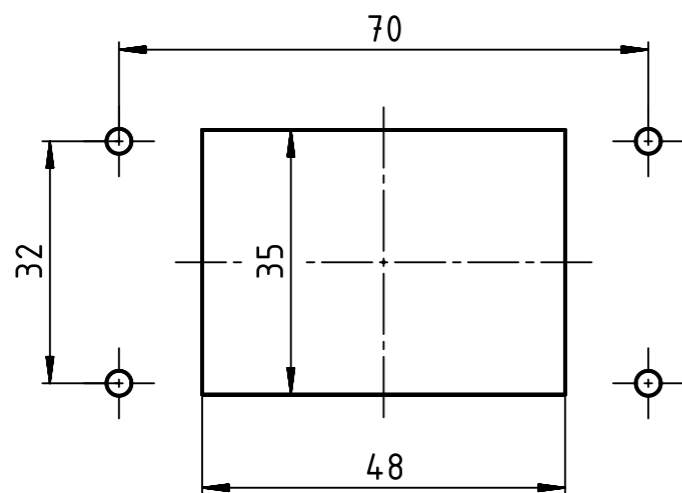

panel cut out

| | | | | | | |
|---|--|---------------------------------|--------------------------|---------------------------|--|--------------------|
| | All Dimensions in mm Original Size DIN A3 | | Scale 1:1 | Free size tol. | | Ref. Sub. |
| | All rights reserved Department EL PD - DE | | Created by MEYERLE | Inspected by FERDERERA | Standardisation RUETERA | Date 2017-11-22 |
| HARTING Electric GmbH & Co. KG D-32339 Espelkamp | | Title Han 6B-HBM-SL Snap Cap | | | Doc-Key / ECM-Nr. 100601205/UGD/000/D 500000127559 | |
| | | Type TB | Number 09 30 006 1306 | | Rev. D | Page 1/1 |