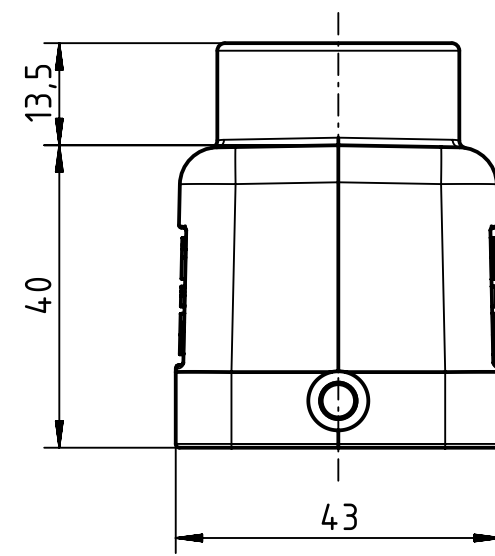

1 2 3 4 5 6

A

B

C

D

	All Dimensions in mm Original Size DIN A4	Scale 1:1		Free size tol.		Ref.	
						Sub.	
	All rights reserved Department EL PD - DE	Created by HELLMANN	Inspected by BERGHORN	Standardisation RUETERA	Date 2017-01-24	State Final Release	
		Title Han B Hood Top Entry LC 2 Pegs PG 16					Doc-Key / ECM-Nr. 100201241/UGD/004/D 500000113482
HARTING Electric GmbH & Co. KG D-32339 Espelkamp		Type TB	Number 09 30 006 1441			Rev. D	Page 1/1