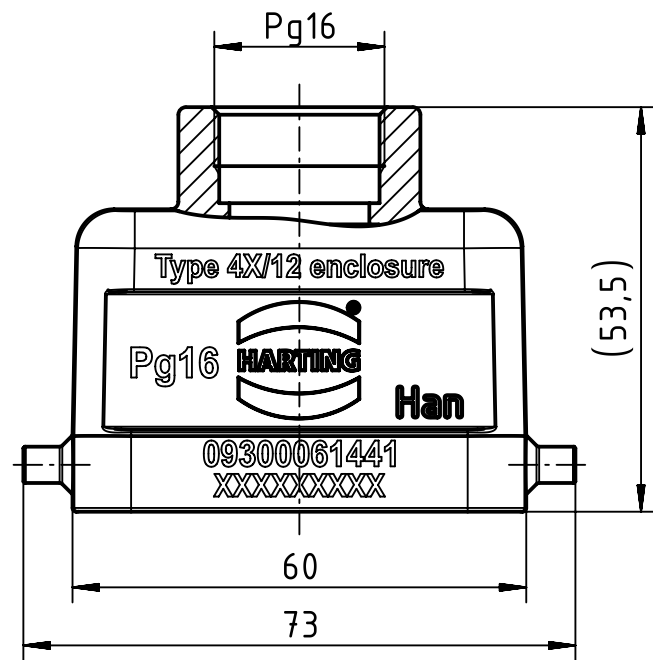

1 2 3 4 5 6

A

B

C

D

	All Dimensions in mm Original Size DIN A4	Scale 1:1		Free size tol.		Ref.	
						Sub.	
	All rights reserved Department EL PD - DE	Created by HELLMANN	Inspected by BERGHORN	Standardisation RUETERA	Date 2017-01-24	State Final Release	
		Title Han B Hood Top Entry LC 2 Pegs PG 16					Doc-Key / ECM-Nr. 100201241/UGD/004/D 500000113482
HARTING Electric GmbH & Co. KG D-32339 Espelkamp		Type TB	Number 09 30 006 1441			Rev. D	Page 1/1