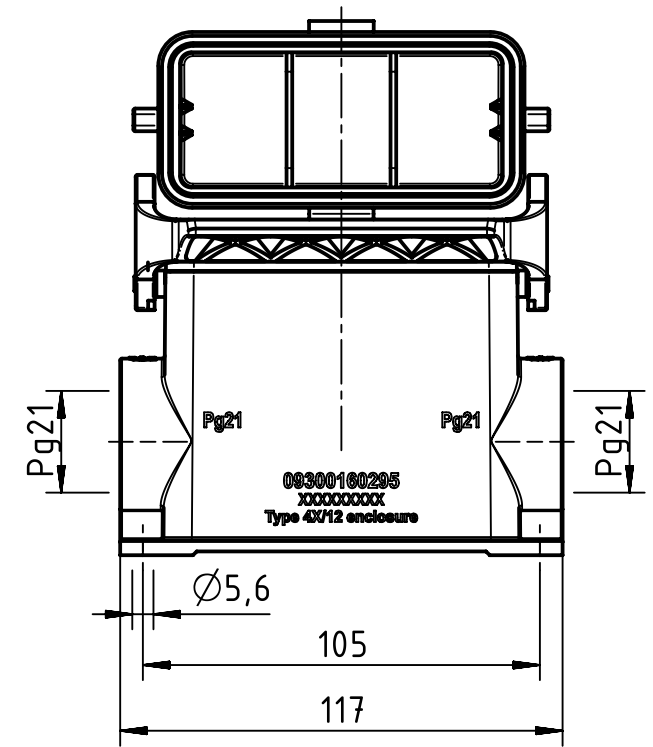

A

B

C

D

	All Dimensions in mm Original Size DIN A4		Scale 1:2	Free size tol.		Ref.
						Sub.
	All rights reserved		Created by RULLKOETTER	Inspected by BERGHORN	Standardisation TIEMANNA	Date 2016-07-19
	Department EL PD - DE					State Final Release
HARTING Electric GmbH & Co. KG D-32339 Espelkamp			Title Han Base Surface HC 1 Lever Thermoplas			Doc-Key / ECM-Nr. 100210103/UGD/004/B 500000104270
			Type TB	Number 09 30 016 0295		Rev. B Page 1/1