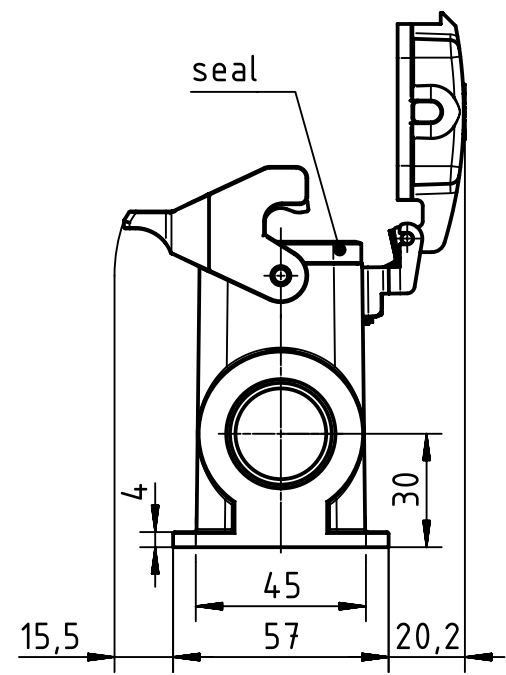

A

B

C

D

	All Dimensions in mm Original Size DIN A4		Scale 1:2	Free size tol.		Ref.
						Sub.
	All rights reserved		Created by RULLKOETTER	Inspected by BERGHORN	Standardisation TIEMANNA	Date 2016-07-19
	Department EL PD - DE					State Final Release
HARTING Electric GmbH & Co. KG D-32339 Espelkamp			Title Han Base Surface HC 1 Lever Thermoplas			Doc-Key / ECM-Nr. 100210103/UGD/004/B 500000104270
			Type TB	Number 09 30 016 0295		Rev. B Page 1/1