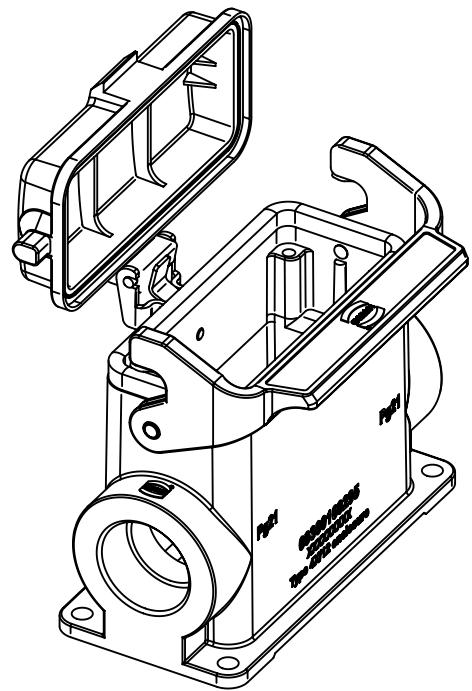

A

B

C

D

	All Dimensions in mm Original Size DIN A4		Scale 1:2	Free size tol.		Ref.
						Sub.
	All rights reserved		Created by RULLKOETTER	Inspected by BERGHORN	Standardisation TIEMANNA	Date 2016-07-19
	Department EL PD - DE					State Final Release
HARTING Electric GmbH & Co. KG D-32339 Espelkamp			Title Han Base Surface HC 1 Lever Thermoplas			Doc-Key / ECM-Nr. 100210103/UGD/004/B 500000104270
			Type TB	Number 09 30 016 0295		Rev. B Page 1/1