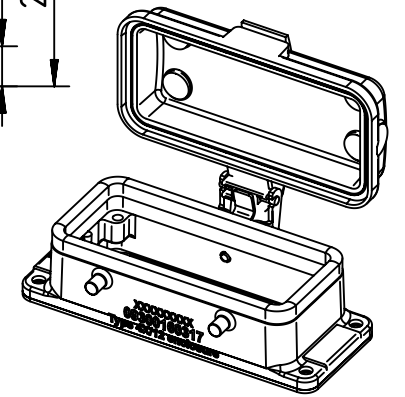

1 2 3 4 5 6

A  
B  
C  
D

(1:2) panel cut out

	All rights reserved Department EL PD - DE HARTING Electric GmbH & Co. KG D-32339 Espelkamp	All Dimensions in mm Original Size DIN A4	Scale 1:1	Free size tol.	Ref. Sub.
		Created by FINKEV	Inspected by BERGHORN	Standardisation TIEMANNA	Date 2016-04-28
Title Han 16B-HBM 4pegs cover metal					Doc-Key / ECM-Nr. 100195684 /UGD/004/B 500000103143
Type TB			Number 09 30 016 0317		Rev. B
					Page 1/1