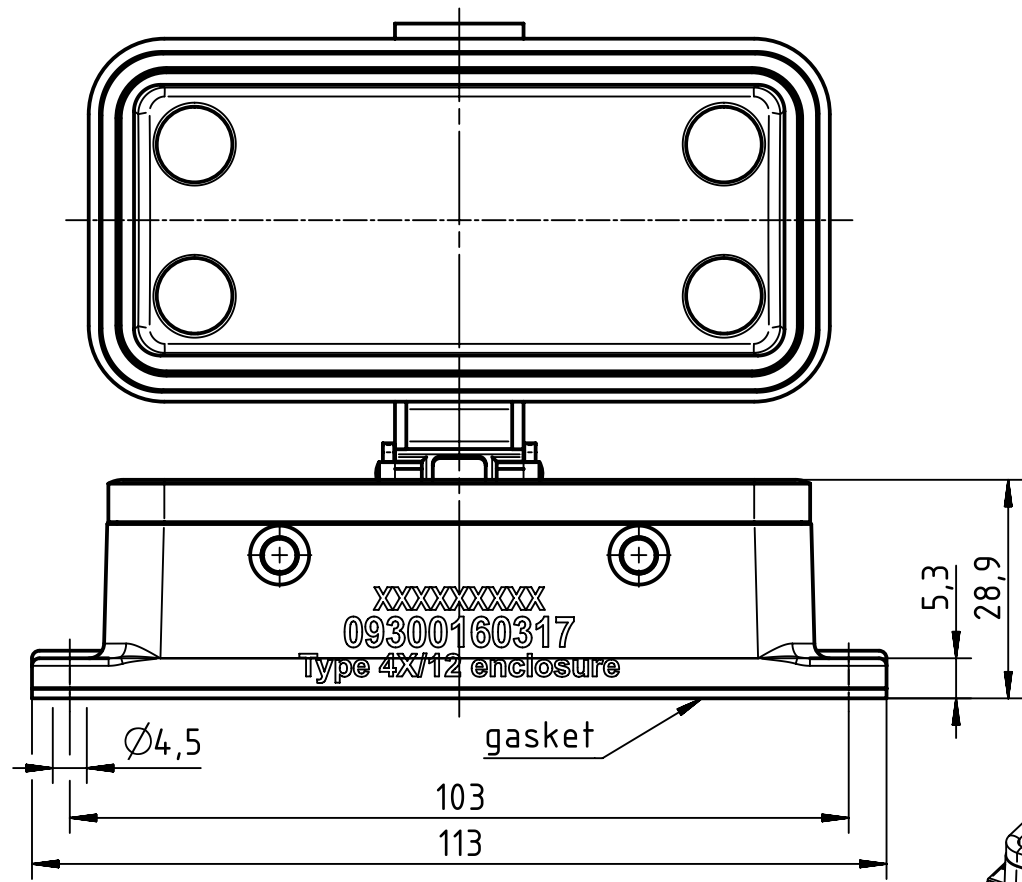

1 2 3 4 5 6

A  
B  
C  
D

(1:2) panel cut out

	All rights reserved Department EL PD - DE HARTING Electric GmbH & Co. KG D-32339 Espelkamp	All Dimensions in mm Original Size DIN A4	Scale 1:1	Free size tol.	Ref. Sub.
		Created by FINKEV	Inspected by BERGHORN	Standardisation TIEMANNA	Date 2016-04-28
Title Han 16B-HBM 4pegs cover metal					Doc-Key / ECM-Nr. 100195684 /UGD/004/B 500000103143
Type TB			Number 09 30 016 0317		Rev. B
					Page 1/1