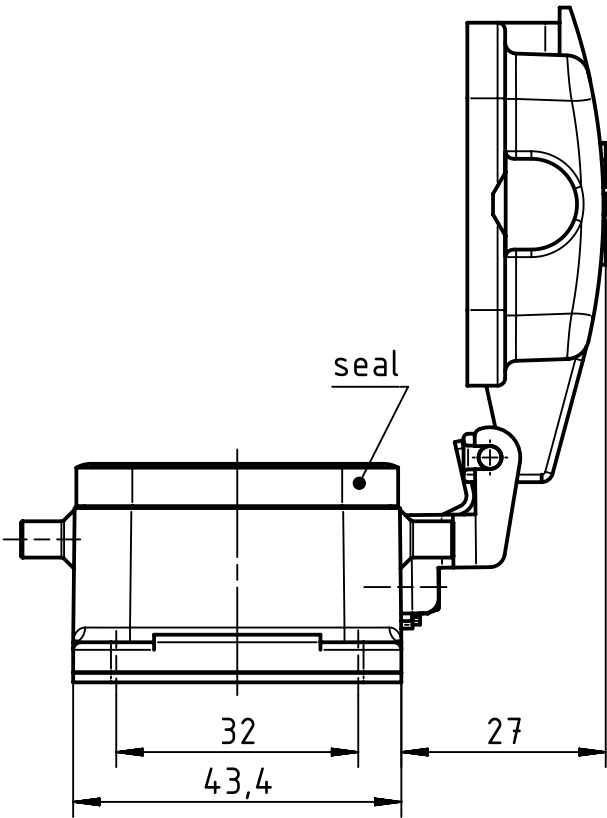

1 2 3 4 5 6

A  
B  
C  
D

(1:2) panel cut out

	All rights reserved Department EL PD - DE HARTING Electric GmbH & Co. KG D-32339 Espelkamp	All Dimensions in mm Original Size DIN A4	Scale 1:1	Free size tol.	Ref. Sub.
		Created by FINKEV	Inspected by BERGHORN	Standardisation TIEMANNA	Date 2016-04-28
Title Han 16B-HBM 4pegs cover metal					Doc-Key / ECM-Nr. 100195684 /UGD/004/B 500000103143
Type TB			Number 09 30 016 0317		Rev. B
					Page 1/1