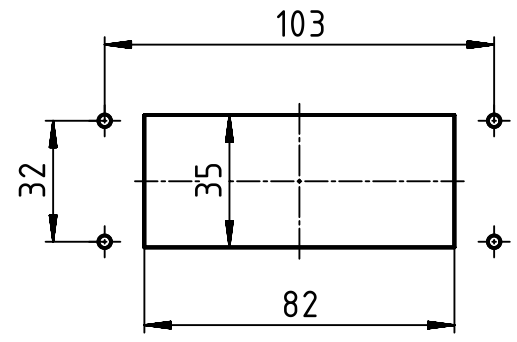

1 2 3 4 5 6

A  
B  
C  
D

(1:2) panel cut out

	All rights reserved Department EL PD - DE HARTING Electric GmbH & Co. KG D-32339 Espelkamp	All Dimensions in mm Original Size DIN A4	Scale 1:1	Free size tol.	Ref. Sub.
		Created by FINKEV	Inspected by BERGHORN	Standardisation TIEMANNA	Date 2016-04-28
Title Han 16B-HBM 4pegs cover metal					Doc-Key / ECM-Nr. 100195684 /UGD/004/B 500000103143
Type TB			Number 09 30 016 0317		Rev. B
					Page 1/1