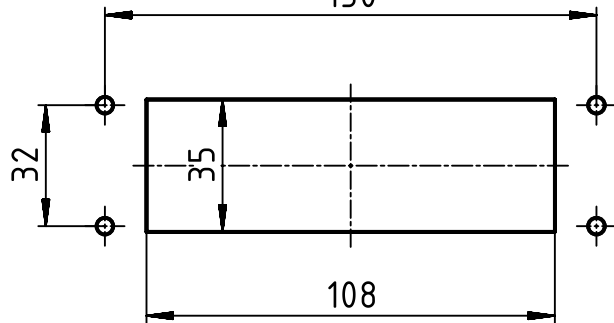

(1:2) panel cut out
130

	All rights reserved Department EL PD - DE HARTING Electric GmbH & Co. KG D-32339 Espelkamp	All Dimensions in mm Original Size DIN A4		Scale 1:1	Free size tol.	Ref. Sub.
		Created by FINKEV	Inspected by BERGHORN	Standardisation TIEMANNA	Date 2016-04-28	State Final Release
Title Han B Base Panel 1 Lever Metal Cover						Doc-Key / ECM-Nr. 100199046/UGD/004/B 500000103144
Type TB				Number 09 30 024 0318		Rev. B
						Page 1/1