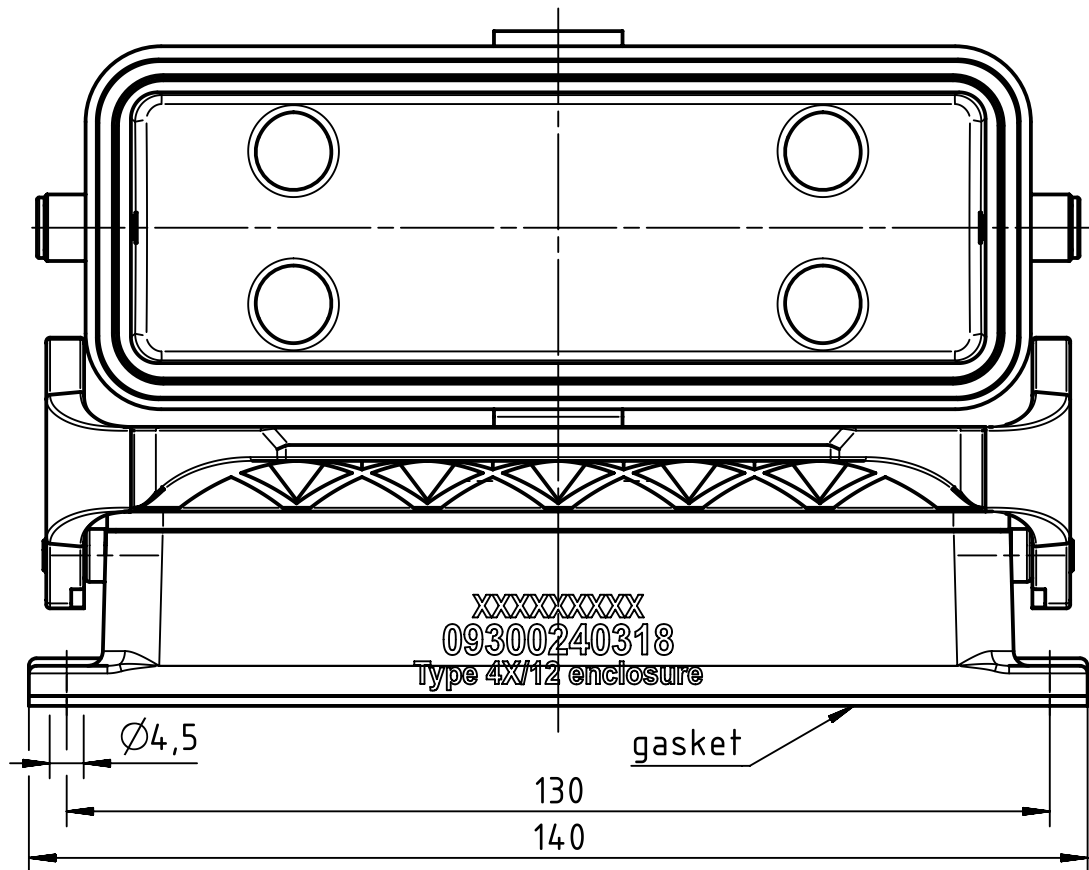

(1:2) panel cut out
130

	All rights reserved Department EL PD - DE HARTING Electric GmbH & Co. KG D-32339 Espelkamp	All Dimensions in mm Original Size DIN A4		Scale 1:1	Free size tol.	Ref. Sub.
		Created by FINKEV	Inspected by BERGHORN	Standardisation TIEMANNA	Date 2016-04-28	State Final Release
Title Han B Base Panel 1 Lever Metal Cover						Doc-Key / ECM-Nr. 100199046/UGD/004/B 500000103144
Type TB				Number 09 30 024 0318		Rev. B
						Page 1/1