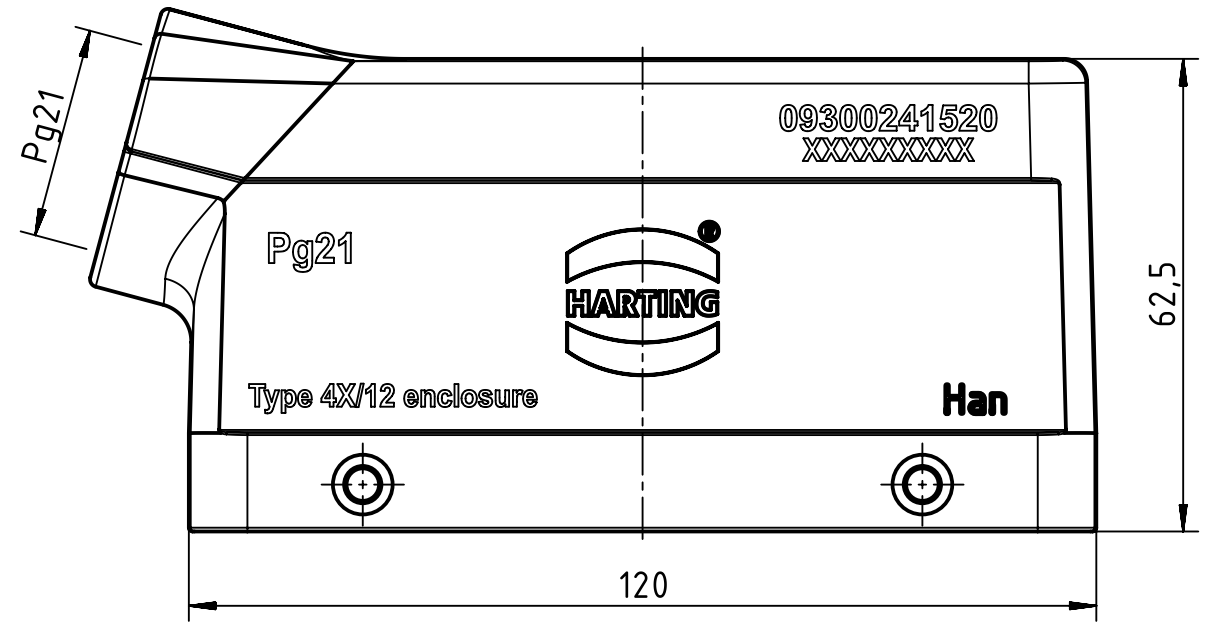

1 2 3 4 5 6

A

B

C

D

	All Dimensions in mm Original Size DIN A4		Scale 1:1	Free size tol.		Ref.
						Sub.
	All rights reserved		Created by RULLKOETTER	Inspected by BERGHORN	Standardisation TIEMANNA	Date 2017-03-21
	Department EL PD - DE					State Final Release
HARTING Electric GmbH & Co. KG D-32339 Espelkamp			Title Han B Hood Side Entry LC 4 Pegs PG 21			Doc-Key / ECM-Nr. 100201111/UGD/004/A 500000116771
			Type TB	Number 09 30 024 1520		Rev. A Page 1/1