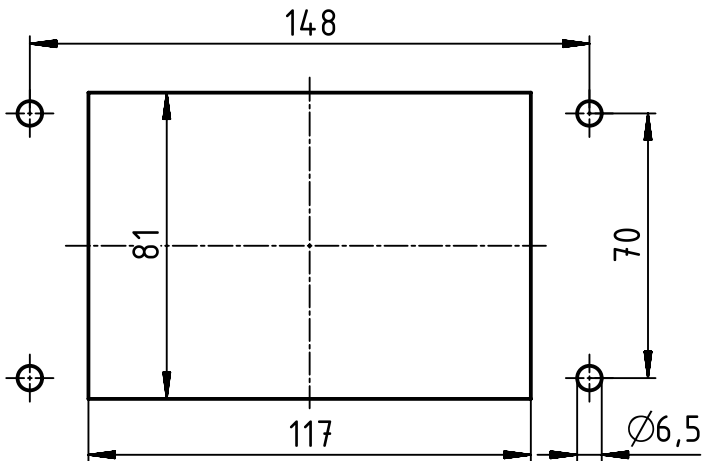

panel cut out

	All rights reserved Department EL PD - DE	All Dimensions in mm Original Size DIN A4		Scale 1:2	Free size tol.	Ref.
		HARTING Electric GmbH & Co. KG D-32339 Espelkamp	Created by ILJIN	Inspected by BERGHORN	Standardisation TIEMANNA	Date 2015-08-28
Title Han B Base Panel 1 Lever without cover						Doc-Key / ECM-Nr. 100617169/UGD/001/A 500000093605
Type TB				Number 09 30 048 0302		Rev. A
						Page 1/1