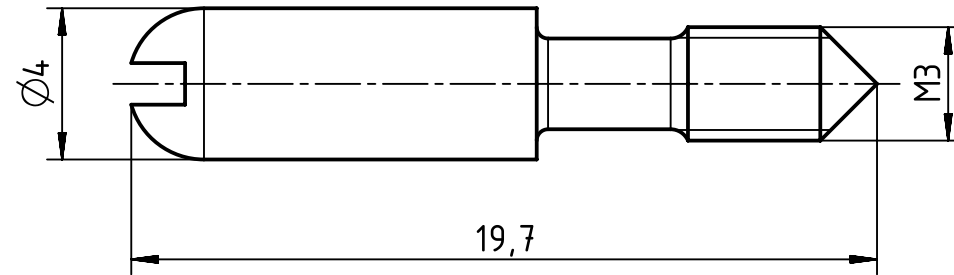

1 2 3 4 5 6

A

B

C

D

	All rights reserved Department EL PD - DE	All Dimensions in mm Original Size DIN A4		Scale 5:1	Free size tol.		Ref.	
		HARTING Electric GmbH & Co. KG D-32339 Espelkamp		Created by HOLLERT	Inspected by SPILKERN	Standardisation TIEMANNA	Date 2014-11-24	State Final Release
Title Coding pin Han 64EEE							Doc-Key / ECM-Nr. 100600011/UGD/001/A 500000081513	
Type TB				Number 09 32 000 9909			Rev. A	Page 1/1