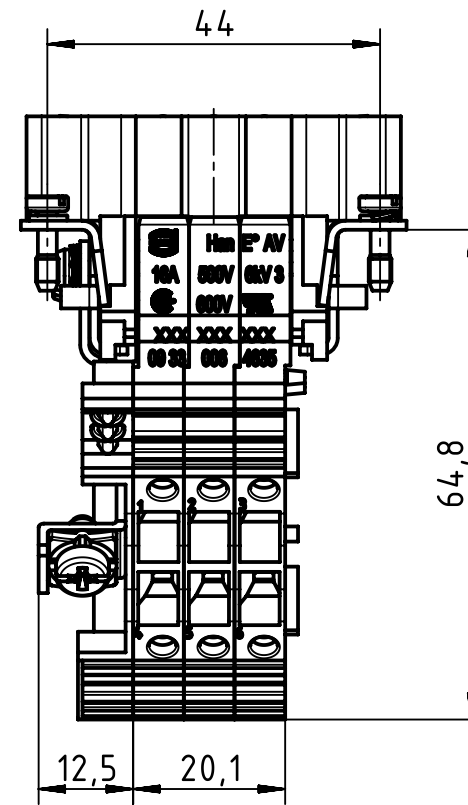

1 2 3 4 5 6

A

B

C

D

① Slots for designation strips (max. 6 digits)

	All Dimensions in mm Original Size DIN A4	Scale 1:1		Free size tol.		Ref.	
						Sub.	
	All rights reserved Department EL PD - DE	Created by	Inspected by	Standardisation	Date	State	
		FINKEV	BERGHORN	RUETERA	2018-07-13	Final Release	
HARTING Electric GmbH & Co. KG D-32339 Espelkamp		Title				Doc-Key / ECM-Nr.	
		Han E AV 06 Pos. M Insert Term Block Rig				100204862/UGD/005/C 500000137619	
		Type	Number		Rev.	Page	
		TB	09 33 006 4635		C	1/1	