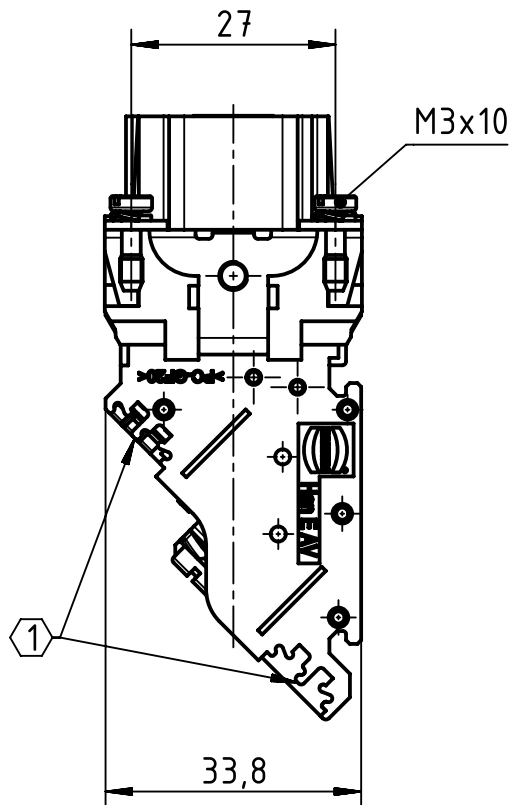

1 2 3 4 5 6

A

B

C

D

① Slots for designation strips (max. 6 digits)

	All Dimensions in mm Original Size DIN A4	Scale 1:1		Free size tol.		Ref.	
						Sub.	
	All rights reserved Department EL PD - DE	Created by	Inspected by	Standardisation	Date	State	
		FINKEV	BERGHORN	RUETERA	2018-07-13	Final Release	
HARTING Electric GmbH & Co. KG D-32339 Espelkamp		Title				Doc-Key / ECM-Nr.	
		Han E AV 06 Pos. M Insert Term Block Rig				100204862/UGD/005/C 500000137619	
		Type	Number		Rev.	Page	
		TB	09 33 006 4635		C	1/1	