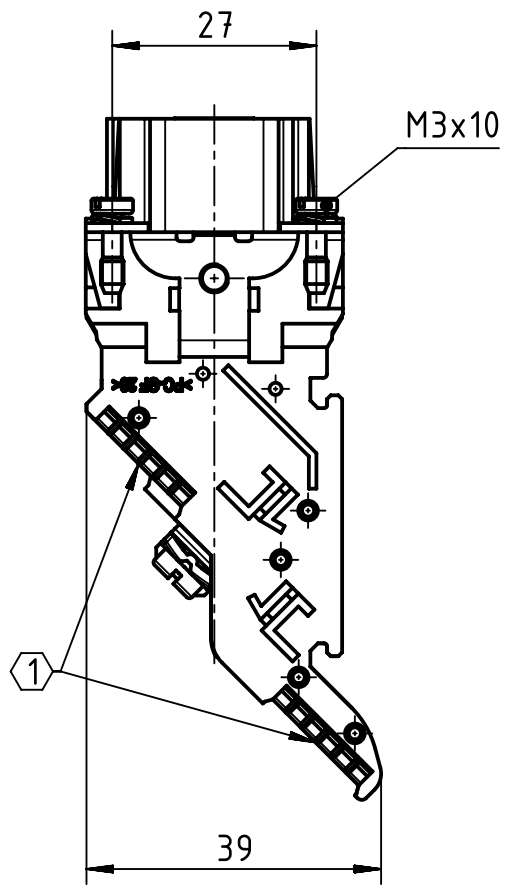

1 2 3 4 5 6

A

B

C

D

① Slots for designation strips (max. 6 digits)

	All Dimensions in mm Original Size DIN A4	Scale 1:1		Free size tol.		Ref.	
						Sub.	
	All rights reserved Department EL PD	Created by RULLKOETTER	Inspected by BERGHORN	Standardisation TIEMANNA	Date 2018-04-13	State Final Release	
		Title Han ES AV Pos. 6 Insert Term. Block righ					Doc-Key / ECM-Nr. 100129921/UGD/006/C 500000133797
HARTING Electric GmbH & Co. KG D-32339 Espelkamp		Type TB	Number 09 33 006 4639			Rev. C	Page 1/1