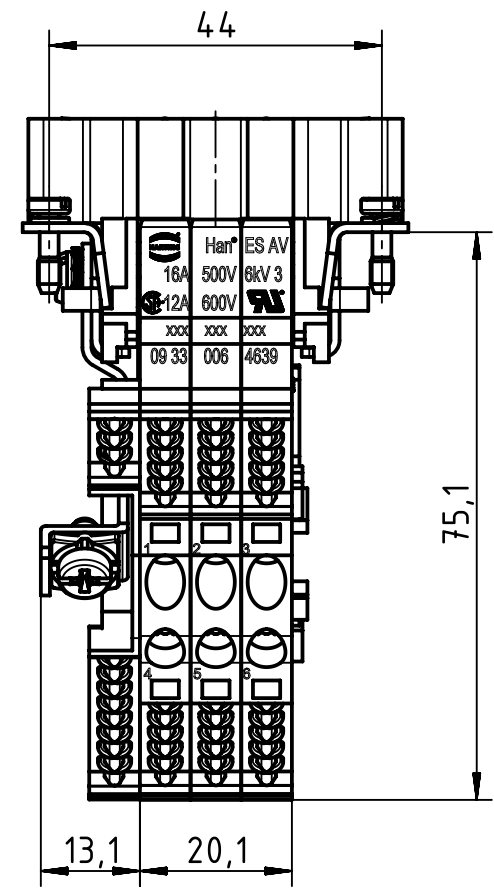

1 2 3 4 5 6

A

B

C

D

① Slots for designation strips (max. 6 digits)

	All Dimensions in mm Original Size DIN A4	Scale 1:1		Free size tol.		Ref.	
						Sub.	
	All rights reserved Department EL PD	Created by RULLKOETTER	Inspected by BERGHORN	Standardisation TIEMANNA	Date 2018-04-13	State Final Release	
		Title Han ES AV Pos. 6 Insert Term. Block righ					Doc-Key / ECM-Nr. 100129921/UGD/006/C 500000133797
HARTING Electric GmbH & Co. KG D-32339 Espelkamp		Type TB	Number 09 33 006 4639			Rev. C	Page 1/1