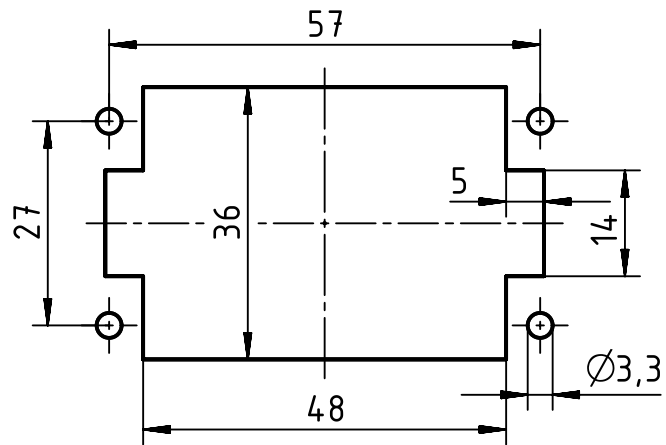

panel cut out

	All Dimensions in mm Original Size DIN A4		Scale 1:1	Free size tol.		Ref.	
						Sub.	
	All rights reserved		Created by MEYERLE	Inspected by RUETERA	Standardisation TIEMANNA	Date 2017-11-03	State Final Release
	Department EL PD - DE		Title Han 10ES Press - M			Doc-Key / ECM-Nr. 100622481/UGD/001/D 500000127032	
HARTING Electric GmbH & Co. KG D-32339 Espelkamp			Type TB	Number 09 33 010 2648		Rev. D	Page 1/1