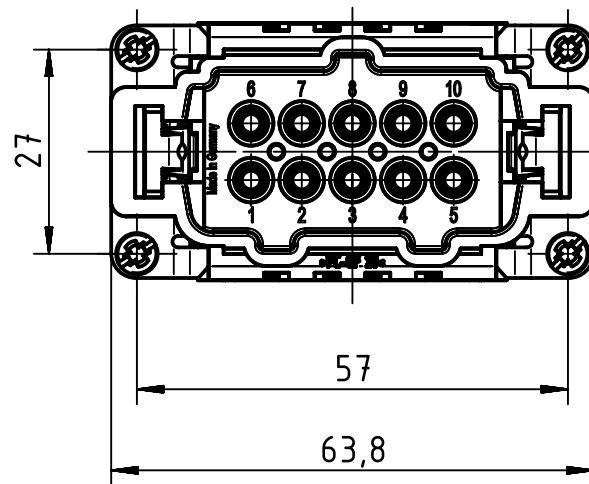

panel cut out

	All Dimensions in mm Original Size DIN A4		Scale 1:1	Free size tol.		Ref.	
						Sub.	
	All rights reserved		Created by MEYERLE	Inspected by RUETERA	Standardisation TIEMANNA	Date 2017-11-03	State Final Release
	Department EL PD - DE		Title Han 10ES Press - M			Doc-Key / ECM-Nr. 100622481/UGD/001/D 500000127032	
HARTING Electric GmbH & Co. KG D-32339 Espelkamp			Type TB	Number 09 33 010 2648		Rev. D	Page 1/1