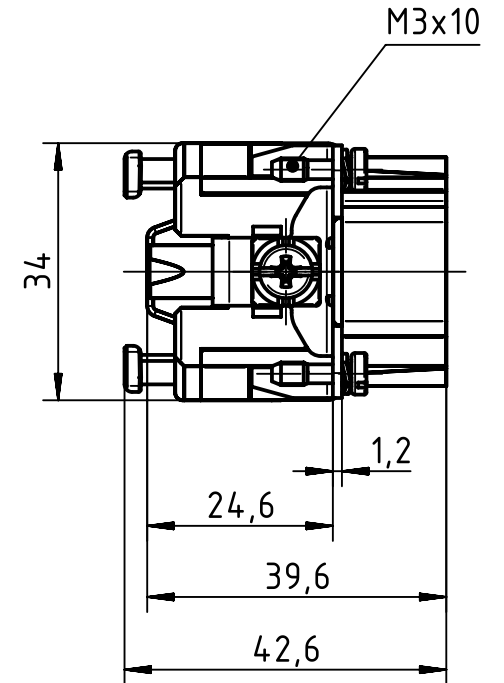

panel cut out

	All Dimensions in mm Original Size DIN A4		Scale 1:1	Free size tol.		Ref.	
						Sub.	
	All rights reserved		Created by MEYERLE	Inspected by RUETERA	Standardisation TIEMANNA	Date 2017-11-03	State Final Release
	Department EL PD - DE		Title Han 10ES Press - M			Doc-Key / ECM-Nr. 100622481/UGD/001/D 500000127032	
HARTING Electric GmbH & Co. KG D-32339 Espelkamp			Type TB	Number 09 33 010 2648		Rev. D	Page 1/1