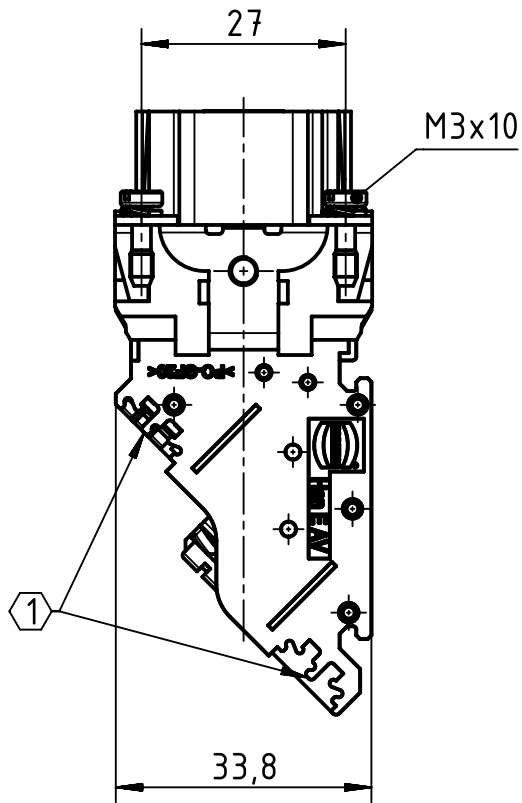

1 2 3 4 5 6

A

B

C

D

① Slots for designation strips (max. 6 digits)

	All Dimensions in mm Original Size DIN A4		Scale 1:1	Free size tol.		Ref.
						Sub.
	All rights reserved		Created by FINKEV	Inspected by BERGHORN	Standardisation RUETERA	Date 2018-07-13
	Department EL PD - DE					State Final Release
HARTING Electric GmbH & Co. KG D-32339 Espelkamp			Title Han E AV 10 Pos. M Insert Term Block Rig			Doc-Key / ECM-Nr. 100204912/UGD/005/B 500000137619
			Type TB	Number 09 33 010 4635		Rev. B Page 1/1