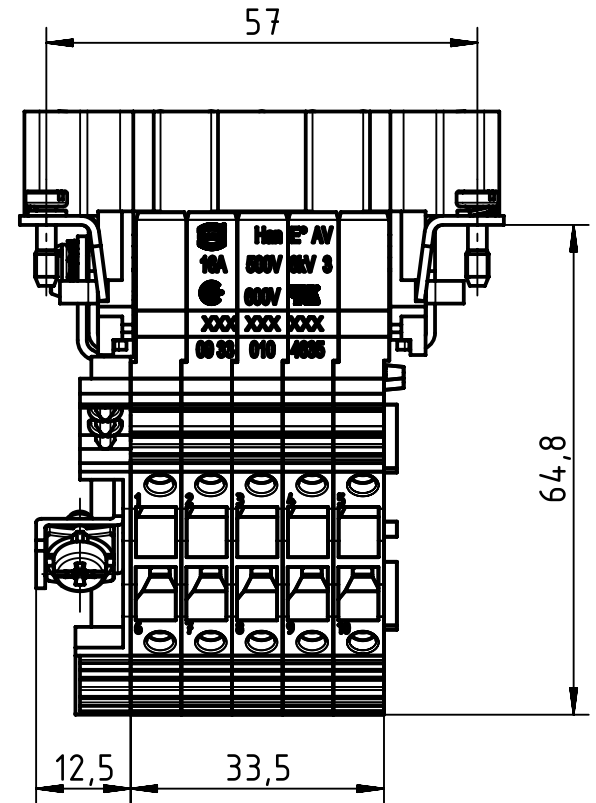

1 2 3 4 5 6

A

B

C

D

① Slots for designation strips (max. 6 digits)

	All Dimensions in mm Original Size DIN A4		Scale 1:1	Free size tol.		Ref.
						Sub.
	All rights reserved		Created by FINKEV	Inspected by BERGHORN	Standardisation RUETERA	Date 2018-07-13
	Department EL PD - DE					State Final Release
HARTING Electric GmbH & Co. KG D-32339 Espelkamp			Title Han E AV 10 Pos. M Insert Term Block Rig			Doc-Key / ECM-Nr. 100204912/UGD/005/B 500000137619
			Type TB	Number 09 33 010 4635		Rev. B Page 1/1