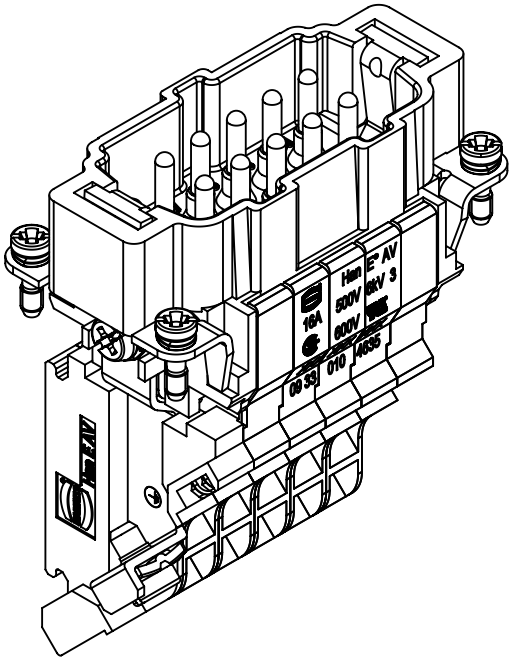

1 2 3 4 5 6

A

B

C

D

① Slots for designation strips (max. 6 digits)

	All Dimensions in mm Original Size DIN A4		Scale 1:1	Free size tol.		Ref.
						Sub.
	All rights reserved		Created by FINKEV	Inspected by BERGHORN	Standardisation RUETERA	Date 2018-07-13
	Department EL PD - DE					State Final Release
HARTING Electric GmbH & Co. KG D-32339 Espelkamp			Title Han E AV 10 Pos. M Insert Term Block Rig			Doc-Key / ECM-Nr. 100204912/UGD/005/B 500000137619
			Type TB	Number 09 33 010 4635		Rev. B Page 1/1