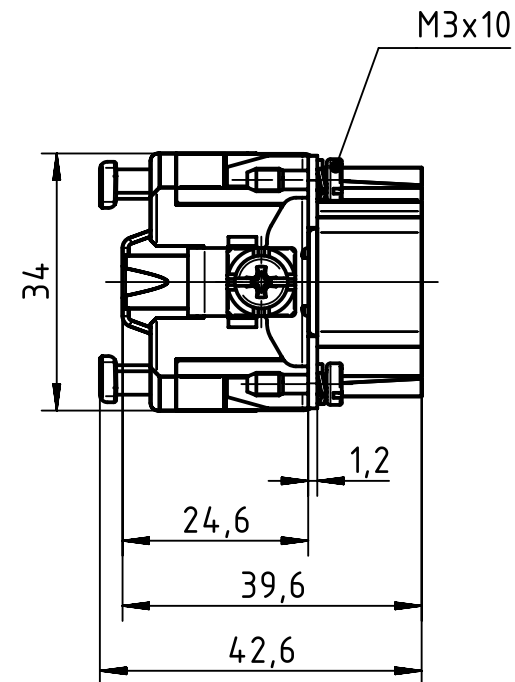

panel cut out 1:2

	All Dimensions in mm Original Size DIN A4		Scale 1:1	Free size tol.		Ref.
						Sub.
	All rights reserved		Created by MEYERLE	Inspected by RUETERA	Standardisation TIEMANNA	Date 2017-11-03
	Department EL PD - DE					State Final Release
HARTING Electric GmbH & Co. KG D-32339 Espelkamp			Title Han 16ES Press - M			Doc-Key / ECM-Nr. 100622583/UGD/001/D 500000127032
			Type TB	Number 09 33 016 2648		Rev. D Page 1/1