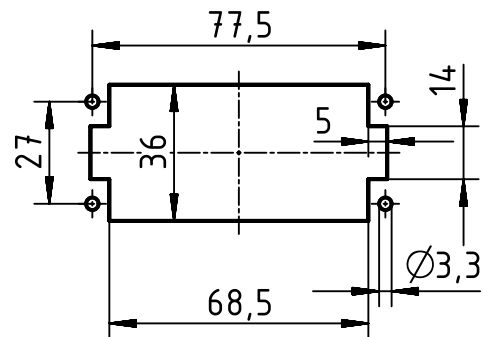

panel cut out 1:2

	All Dimensions in mm Original Size DIN A4		Scale 1:1	Free size tol.		Ref.
						Sub.
	All rights reserved		Created by MEYERLE	Inspected by RUETERA	Standardisation TIEMANNA	Date 2017-11-03
	Department EL PD - DE					State Final Release
HARTING Electric GmbH & Co. KG D-32339 Espelkamp			Title Han 16ES Press - M			Doc-Key / ECM-Nr. 100622583/UGD/001/D 500000127032
			Type TB	Number 09 33 016 2648		Rev. D Page 1/1