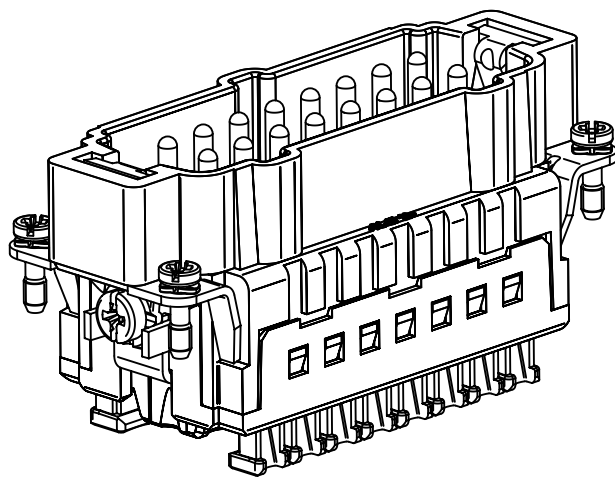

panel cut out 1:2

	All Dimensions in mm Original Size DIN A4		Scale 1:1	Free size tol.		Ref.
						Sub.
	All rights reserved		Created by MEYERLE	Inspected by RUETERA	Standardisation TIEMANNA	Date 2017-11-03
	Department EL PD - DE					State Final Release
HARTING Electric GmbH & Co. KG D-32339 Espelkamp			Title Han 16ES Press - M			Doc-Key / ECM-Nr. 100622583/UGD/001/D 500000127032
			Type TB	Number 09 33 016 2648		Rev. D Page 1/1