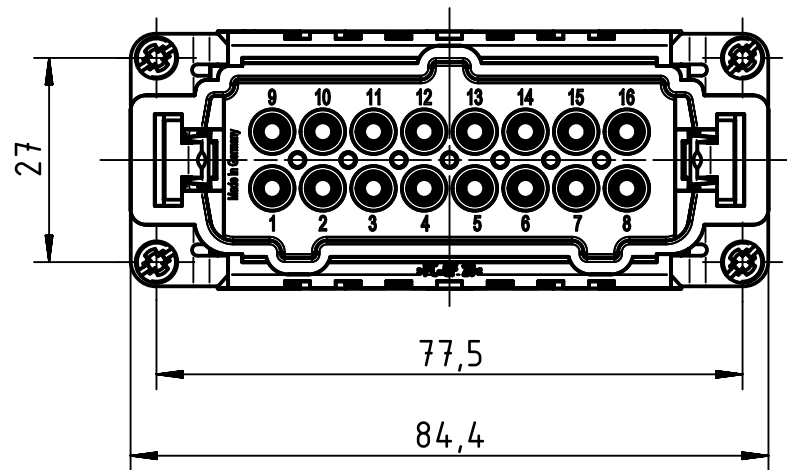

panel cut out 1:2

	All Dimensions in mm Original Size DIN A4		Scale 1:1	Free size tol.		Ref.
						Sub.
	All rights reserved		Created by MEYERLE	Inspected by RUETERA	Standardisation TIEMANNA	Date 2017-11-03
	Department EL PD - DE					State Final Release
HARTING Electric GmbH & Co. KG D-32339 Espelkamp			Title Han 16ES Press - M			Doc-Key / ECM-Nr. 100622583/UGD/001/D 500000127032
			Type TB	Number 09 33 016 2648		Rev. D Page 1/1