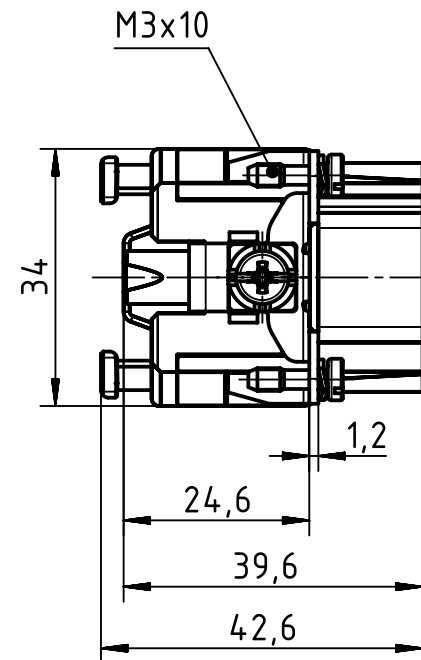

panel cut out 1:2

	All Dimensions in mm Original Size DIN A4		Scale 1:1	Free size tol.		Ref.
						Sub.
	All rights reserved Department EL PD - DE		Created by MEYERLE	Inspected by RUETERA	Standardisation TIEMANNA	Date 2017-11-03
	HARTING Electric GmbH & Co. KG D-32339 Espelkamp		Title Han 24ES Press - M (25-48)			State Final Release
			Type TB	Number 09 33 024 2688		Doc-Key / ECM-Nr. 100680954/UGD/002/D 500000127032
					Rev. D	Page 1/1