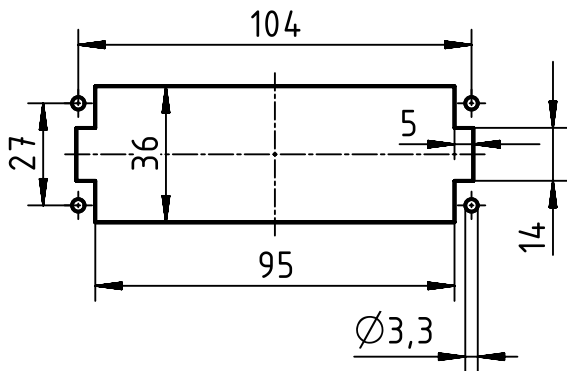

panel cut out 1:2

	All Dimensions in mm Original Size DIN A4		Scale 1:1	Free size tol.		Ref.
						Sub.
	All rights reserved Department EL PD - DE		Created by MEYERLE	Inspected by RUETERA	Standardisation TIEMANNA	Date 2017-11-03
	HARTING Electric GmbH & Co. KG D-32339 Espelkamp		Title Han 24ES Press - M (25-48)			State Final Release
			Type TB	Number 09 33 024 2688		Doc-Key / ECM-Nr. 100680954/UGD/002/D 500000127032
					Rev. D	Page 1/1