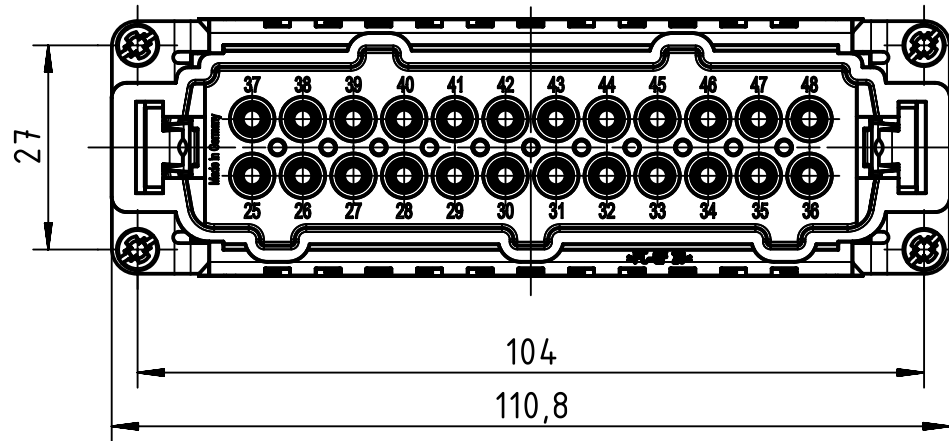

panel cut out 1:2

	All Dimensions in mm Original Size DIN A4		Scale 1:1	Free size tol.		Ref.
						Sub.
	All rights reserved Department EL PD - DE		Created by MEYERLE	Inspected by RUETERA	Standardisation TIEMANNA	Date 2017-11-03
	HARTING Electric GmbH & Co. KG D-32339 Espelkamp		Title Han 24ES Press - M (25-48)			State Final Release
			Type TB	Number 09 33 024 2688		Doc-Key / ECM-Nr. 100680954/UGD/002/D 500000127032
					Rev. D	Page 1/1