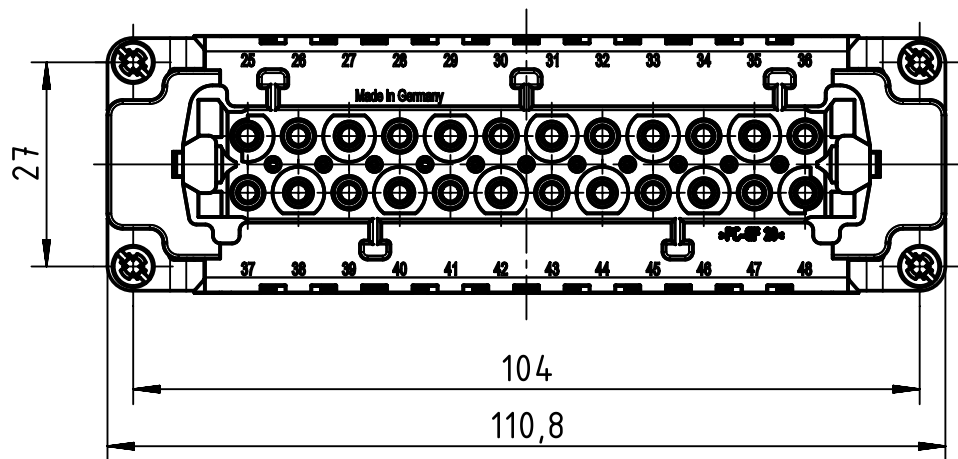

1:2  
panel cut out

	All Dimensions in mm Original Size DIN A4		Scale 1:1	Free size tol.		Ref.	
			Created by MEYERLE	Inspected by RUETERA	Standardisation TIEMANNA	Date 2017-11-03	State Final Release
All rights reserved Department EL PD - DE		Title Han 24ES Press - F (25-48)				Doc-Key / ECM-Nr. 100681211/UGD/001/D 500000127032	
HARTING Electric GmbH & Co. KG D-32339 Espelkamp		Type TB	Number 09 33 024 2788			Rev. D	Page 1/1