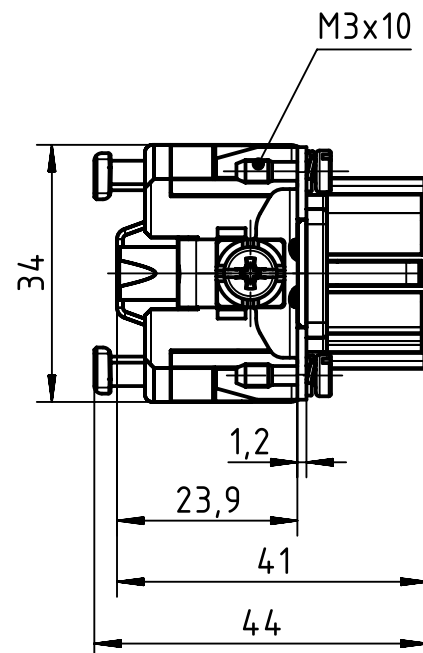

1:2  
panel cut out

	All Dimensions in mm Original Size DIN A4		Scale 1:1	Free size tol.		Ref.	
			Created by MEYERLE	Inspected by RUETERA	Standardisation TIEMANNA	Date 2017-11-03	State Final Release
All rights reserved Department EL PD - DE		Title Han 24ES Press - F (25-48)				Doc-Key / ECM-Nr. 100681211/UGD/001/D 500000127032	
HARTING Electric GmbH & Co. KG D-32339 Espelkamp		Type TB	Number 09 33 024 2788			Rev. D	Page 1/1