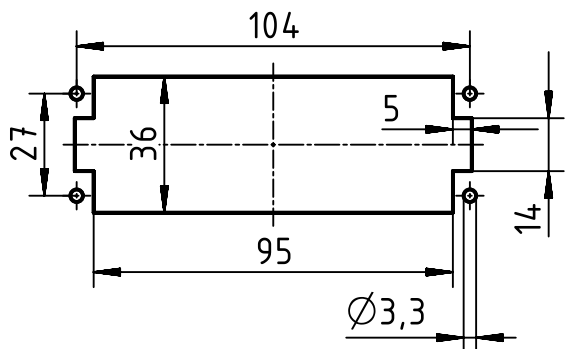

1:2  
panel cut out

	All Dimensions in mm Original Size DIN A4		Scale 1:1	Free size tol.		Ref.	
			Created by MEYERLE	Inspected by RUETERA	Standardisation TIEMANNA	Date 2017-11-03	State Final Release
All rights reserved Department EL PD - DE		Title Han 24ES Press - F (25-48)				Doc-Key / ECM-Nr. 100681211/UGD/001/D 500000127032	
HARTING Electric GmbH & Co. KG D-32339 Espelkamp		Type TB	Number 09 33 024 2788			Rev. D	Page 1/1